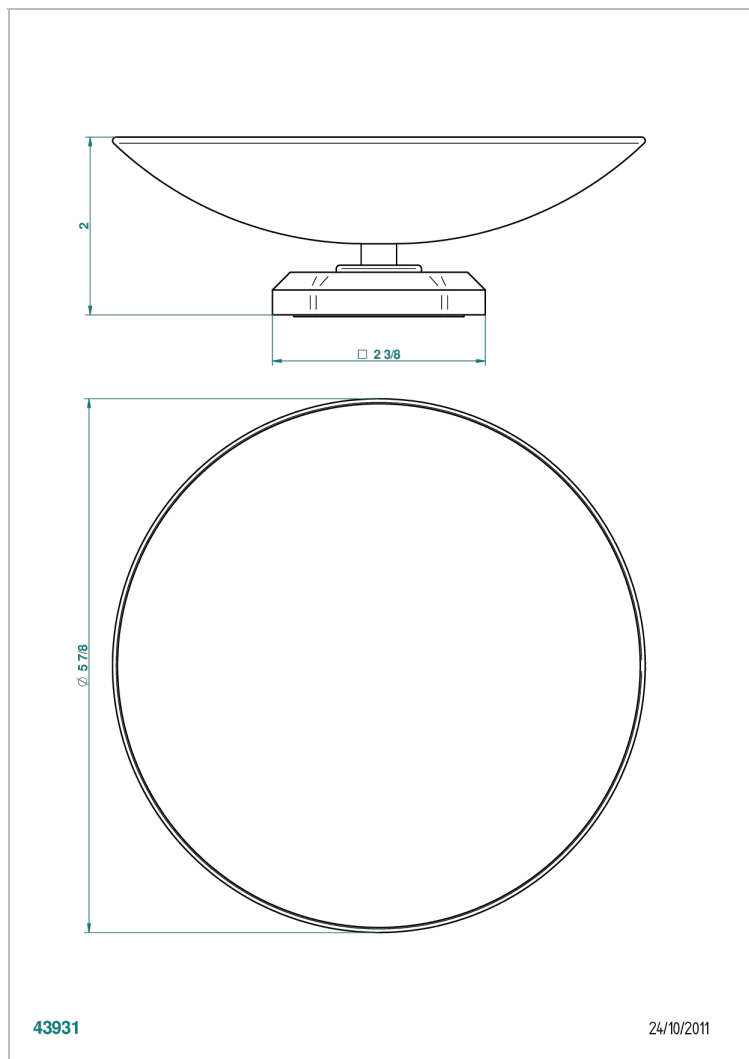

# CAPUCINE MAUVE BUTTERFLY GOLD DECOR

A7D-544GM

Soap dish, freestanding , 6" diameter

## CHARACTERISTIC

- Capucine mauve butterfly gold decor
- Soap dish, freestanding , 6" diameter