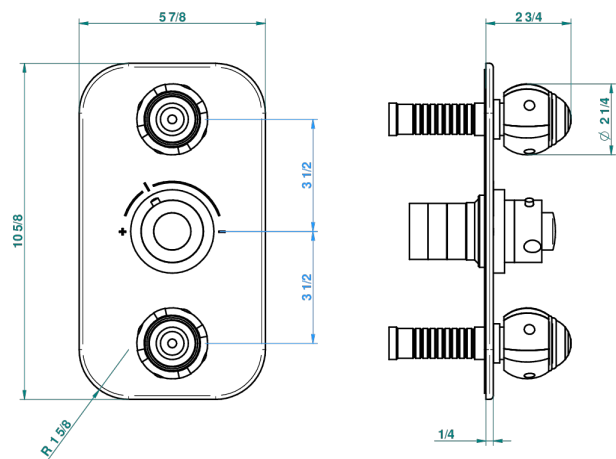

CAPUCINE MAUVE BUTTERFLY GOLD DECOR

A7D-5400BE

Trim for THG thermostat 2 volume controls, rough part supplied with fixing box ref. 5 400AE/US

60599

14/11/2017

CHARACTERISTIC

- Built-in thermostatic cover for 5400AE - 5400AE/W - 5400AE/US with 2 no. 3/4" outputs
- Requires concealed thermostat réf 5400AE - 5400AE/W - 5400AE/US
- For shower 2 simultaneous functions
- Temperature control knob with security stop at 38°C
- Solid brass plate and knob
- ASME : ASME A112.18.1-2011/CSA B125.1-11
- DVGW : DW-6512CQ0608

STANDARDS

RELATED SKU'S

- Ref. G00-5400AE/US 3/4" THG thermostat with wax cartridge, with two valves delivered with a built-in box, no trim
- Ref. G00-5100G Reinforced stop ring for THG thermostatic with fixing set