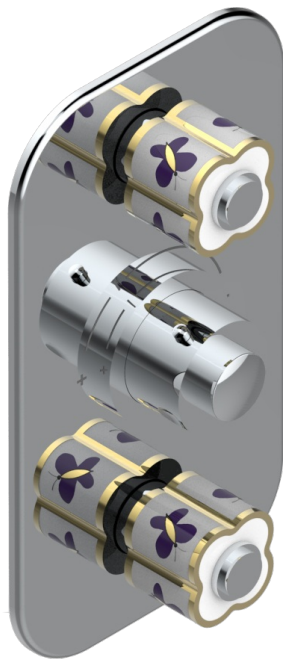

CAPUCINE MAUVE BUTTERFLY GOLD DECOR

A7D-5400BE

Trim for THG thermostat 2 volume controls, rough part supplied with fixing box ref. 5 400AE/US

60599

14/11/2017

CHARACTERISTIC

- Built-in thermostatic cover for 5400AE - 5400AE/W - 5400AE/US with 2 no. 3/4" outputs
- Requires concealed thermostat réf 5400AE - 5400AE/W - 5400AE/US
- For shower 2 simultaneous functions
- Temperature control knob with security stop at 38°C
- Solid brass plate and knob
- ASME : ASME A112.18.1-2011/CSA B125.1-11
- DVGW : DW-6512CQ0608

STANDARDS

RELATED SKU'S

- Ref. G00-5400AE/US 3/4" THG thermostat with wax cartridge, with two valves delivered with a built-in box, no trim
- Ref. G00-5100G Reinforced stop ring for THG thermostatic with fixing set

AVAILABLE FINITIONS

Black nickel - D24
Blush PVD - H62
Brass color PVD - H49
Brown bronze color PVD - F33
Chrome polished - A02
Chrome polished / gold polished - G02

Copper antique matt, coated - H07
Gold color PVD - H52
Gold mat - F07
Gold polished - F01
Gold satiney - F03
Graphite PVD - H64

Nickel polished - B01
Rose Gold - F27
Satin chrome - C03
Silver polished, antique - H03
Silver rhodium - F18
Soft gold - F30