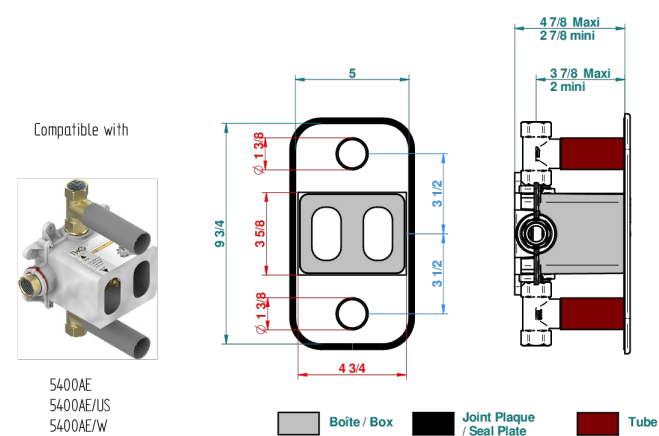

CAPUCINE MAUVE BUTTERFLY GOLD DECOR

A7D-5400BE

Trim for THG thermostat 2 volume controls, rough part supplied with fixing box ref. 5 400AE/US

60599

14/11/2017

CHARACTERISTIC

- Built-in thermostatic cover for 5400AE - 5400AE/W - 5400AE/US with 2 no. 3/4" outputs
- Requires concealed thermostat réf 5400AE - 5400AE/W - 5400AE/US
- For shower 2 simultaneous functions
- Temperature control knob with security stop at 38°C
- Solid brass plate and knob
- ASME : ASME A112.18.1-2011/CSA B125.1-11
- DVGW : DW-6512CQ0608

STANDARDS

RELATED SKU'S

- Ref. G00-5400AE/US 3/4" THG thermostat with wax cartridge, with two valves delivered with a built-in box, no trim
- Ref. G00-5100G Reinforced stop ring for THG thermostatic with fixing set