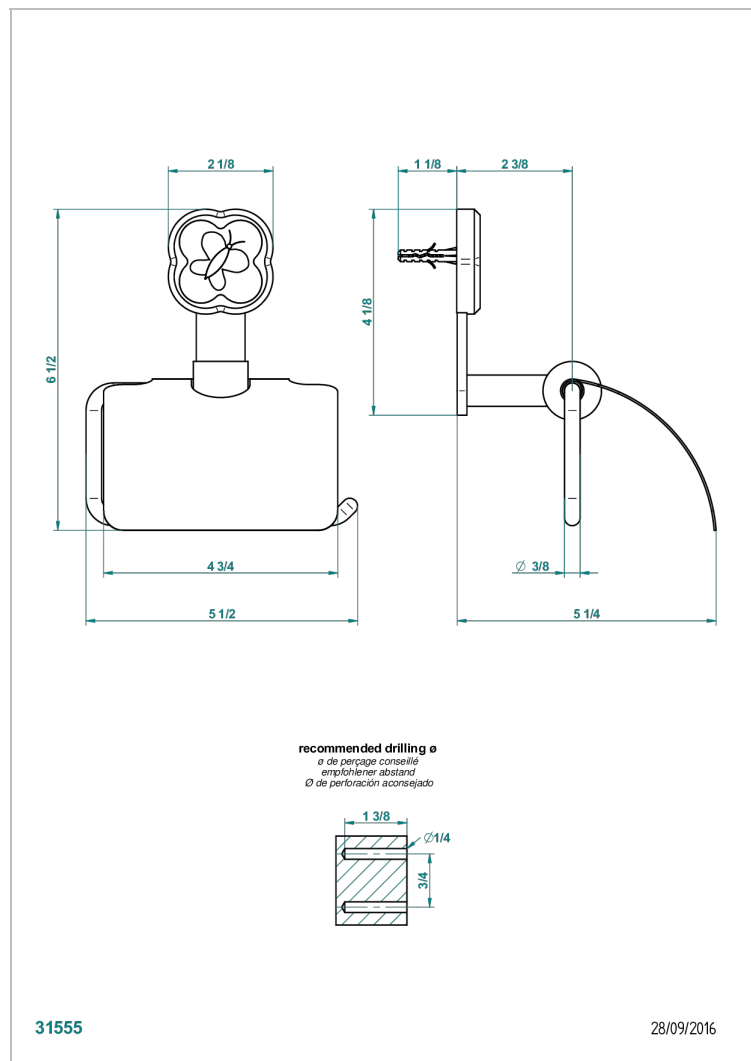

# CAPUCINE MAUVE BUTTERFLY GOLD DECOR

A7D-538AC

Toilet paper holder, single mount with cover

## CHARACTERISTIC

- Capucine mauve butterfly gold decor
- Toilet paper holder, single mount with cover