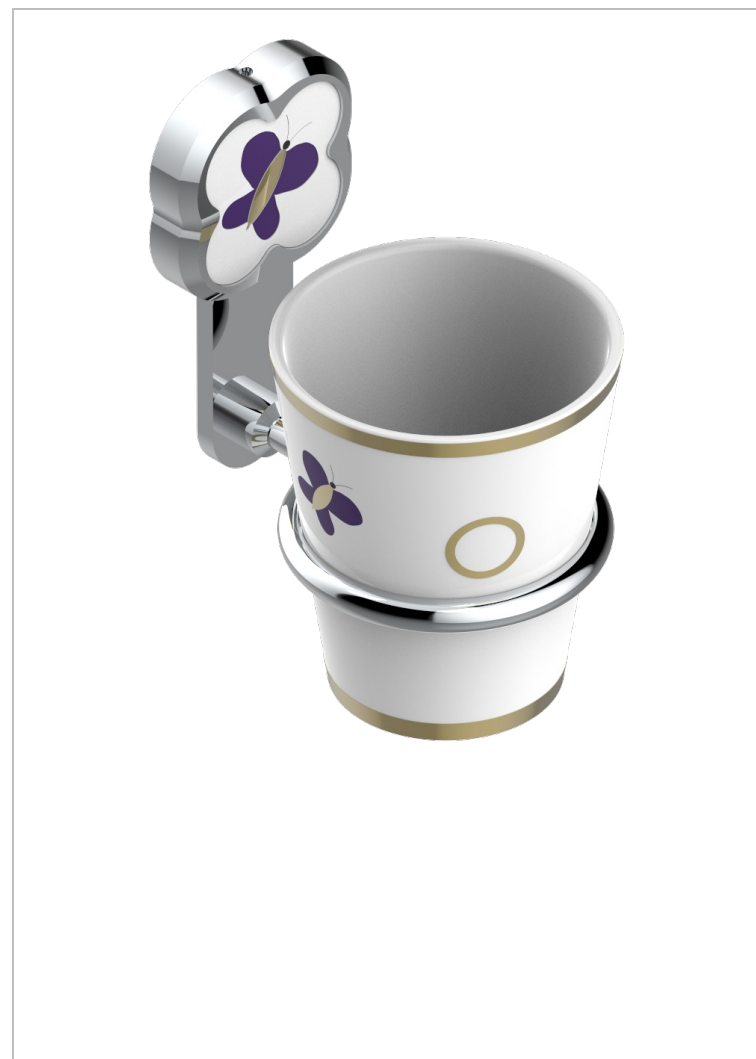

CAPUCINE MAUVE BUTTERFLY GOLD DECOR

A7D-536B

Wall mounted holder and porcelain tumbler

CHARACTERISTIC

- Capucine mauve butterfly gold decor
- Wall mounted holder and porcelain tumbler

AVAILABLE FINITIONS

Black nickel - D24

Blush PVD - H62

Brass color PVD - H49

Brown bronze color PVD - F33

Chrome polished - A02

Chrome polished / gold polished - G02

Copper antique matt, coated - H07

Gold color PVD - H52

Gold mat - F07