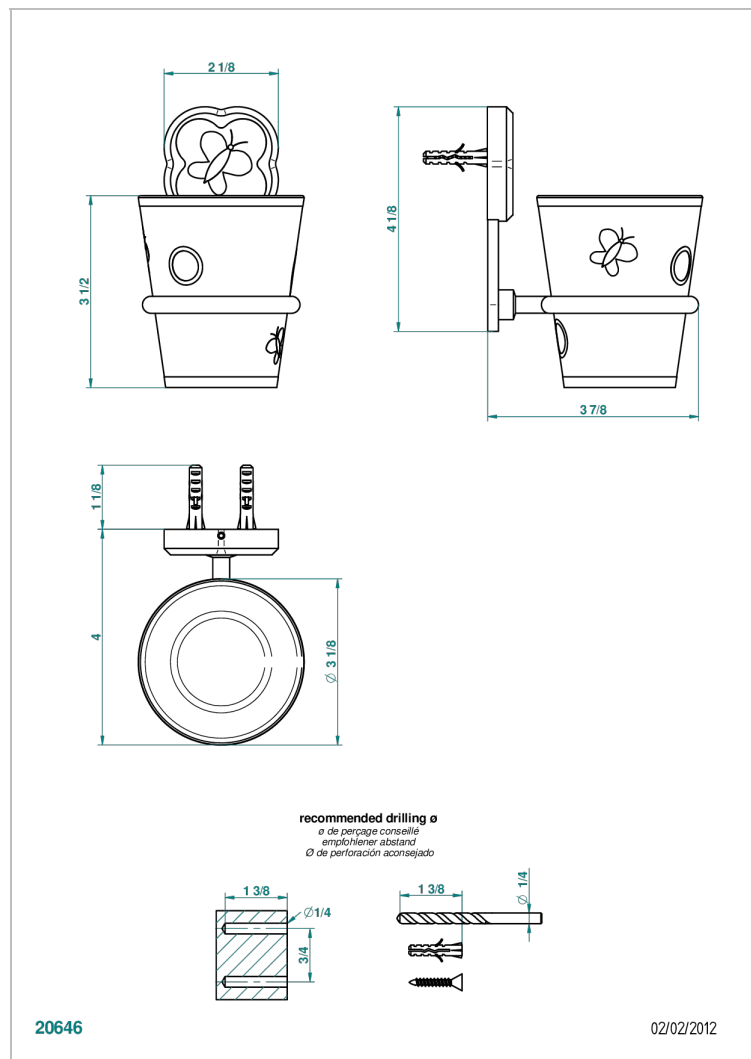

CAPUCINE MAUVE BUTTERFLY GOLD DECOR

A7D-536B

Wall mounted holder and porcelain tumbler

CHARACTERISTIC

- Capucine mauve butterfly gold decor
- Wall mounted holder and porcelain tumbler

AVAILABLE FINITIONS

Black nickel - D24