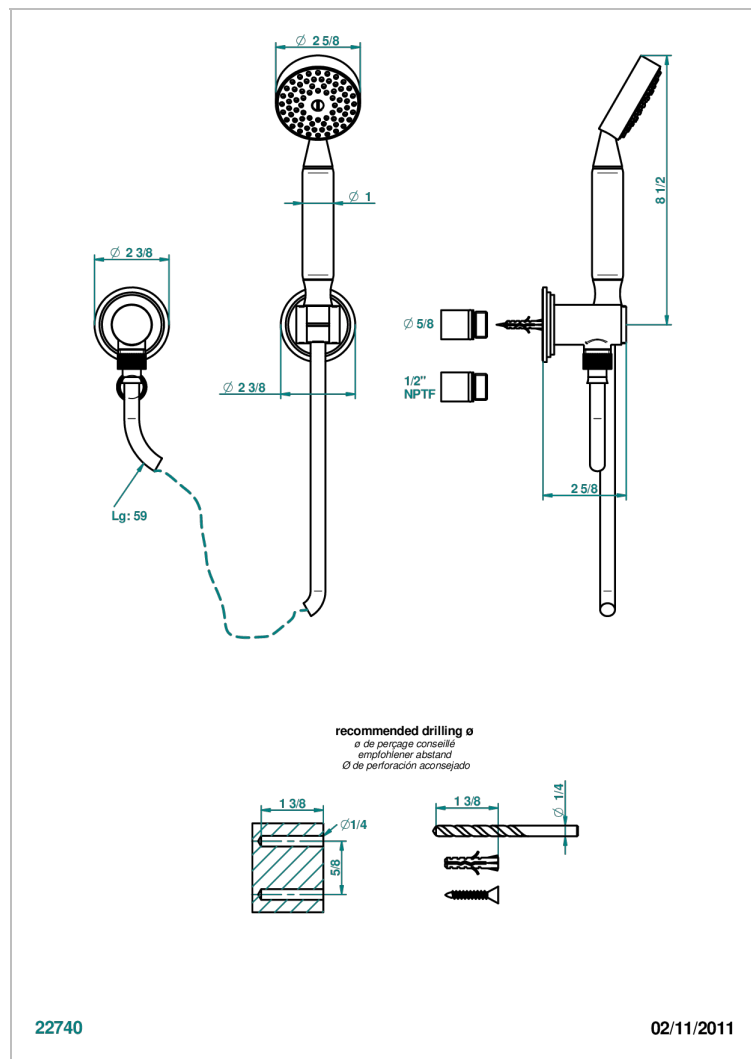

CAPUCINE MAUVE BUTTERFLY GOLD DECOR

A7D-52/US

Wall mounted handshower with separate fixed hook

CHARACTERISTIC

- Capucine mauve butterfly gold decor
- Wall mounted handshower with separate fixed hook

TECHNICAL SPECS

- Recommandé : 3 bars (max. 5 bars) - Advised : 43,5 psi (max. 72 psi)
- 9,5 l/min à 3 bars (2.5 gpm at 43.5 psi)

AVAILABLE FINITIONS

Black nickel - D24

Blush PVD - H62

Brass color PVD - H49

Brown bronze color PVD - F33