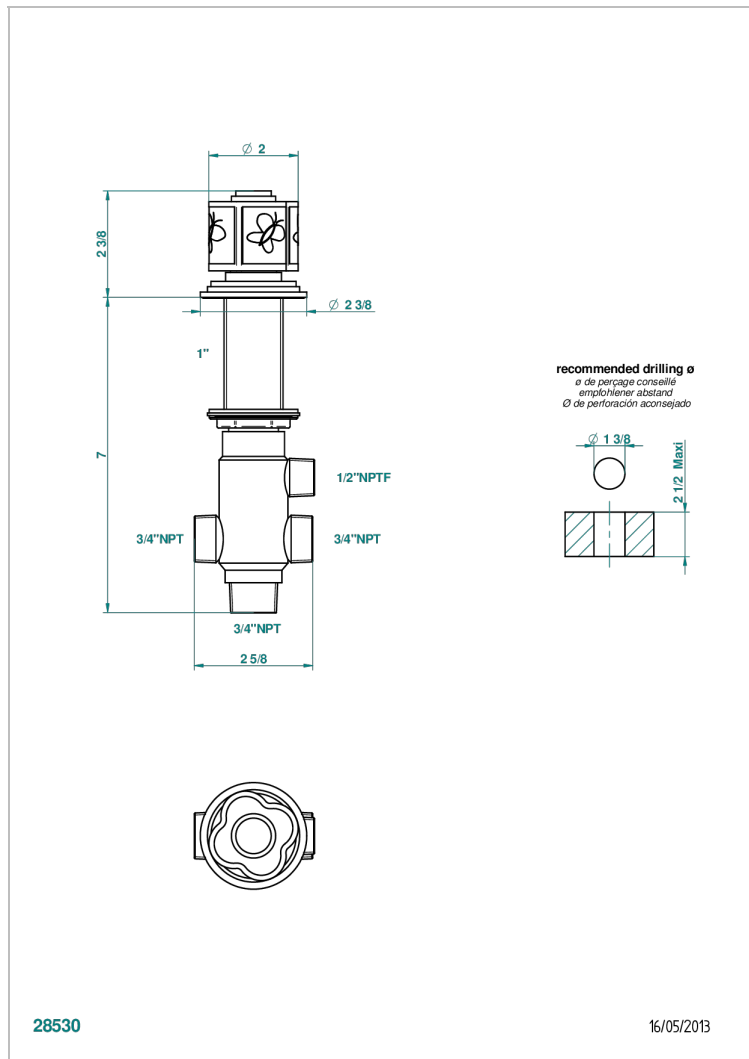

CAPUCINE MAUVE BUTTERFLY GOLD DECOR

A7D-504VGUS

2-function deck diverter with trim

CHARACTERISTIC

- Capucine mauve butterfly gold decor
- 2-function deck diverter with trim

AVAILABLE FINITIONS

Black nickel - D24