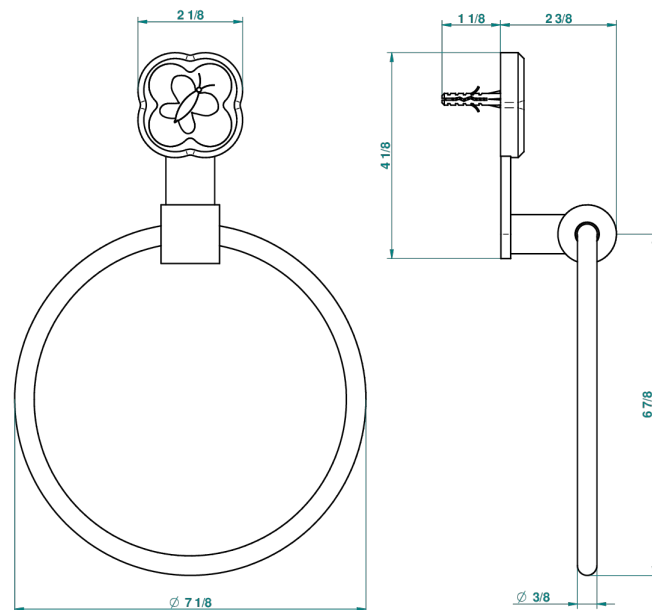

CAPUCINE MAUVE BUTTERFLY GOLD DECOR

A7D-504N

Towel ring

28534

09/09/2010

CHARACTERISTIC

- Capucine mauve butterfly gold decor
- Towel ring

AVAILABLE FINITIONS

Black nickel - D24

Blush PVD - H62

Brass color PVD - H49

Brown bronze color PVD - F33

Chrome polished - A02

Chrome polished / gold polished - G02

Copper antique matt, coated - H07

Gold color PVD - H52

Gold mat - F07

Gold polished - F01

Gold satiney - F03

Graphite PVD - H64

Light coated bronze - D01

Matt Umber PVD - H67

Matt blush PVD - H60

Matt brass color PVD - H50

Matt brown bronze color PVD - F34

Matt chrome (American satin) - C02

Matt gold color PVD - H53

Matt graphite PVD - H65

Matt nickel (American satin) - C01

Matt nickel color PVD - H56

Nickel antique / Sovereign - H28

Nickel color PVD - H55

Nickel polished - B01

Rose Gold - F27

Satin chrome - C03

Silver polished, antique - H03

Silver rhodium - F18

Soft gold - F30