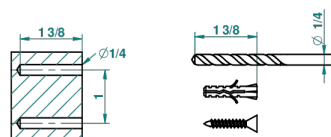

CAPUCINE MAUVE BUTTERFLY GOLD DECOR

A7D-504N

Towel ring

28534

09/09/2010

CHARACTERISTIC

- Capucine mauve butterfly gold decor
- Towel ring

AVAILABLE FINITIONS

Black nickel - D24

Blush PVD - H62

Brass color PVD - H49

Brown bronze color PVD - F33

Chrome polished - A02

Chrome polished / gold polished - G02

Copper antique matt, coated - H07

Gold color PVD - H52

Gold mat - F07

Gold polished - F01

Gold satiney - F03

Graphite PVD - H64

Light coated bronze - D01

Matt Umber PVD - H67

Matt blush PVD - H60

Matt brass color PVD - H50

Matt brown bronze color PVD - F34

Matt chrome (American satin) - C02

Matt gold color PVD - H53

Matt graphite PVD - H65

Matt nickel (American satin) - C01

Matt nickel color PVD - H56

Nickel antique / Sovereign - H28

Nickel color PVD - H55

Nickel polished - B01

Rose Gold - F27

Satin chrome - C03

Silver polished, antique - H03

Silver rhodium - F18

Soft gold - F30