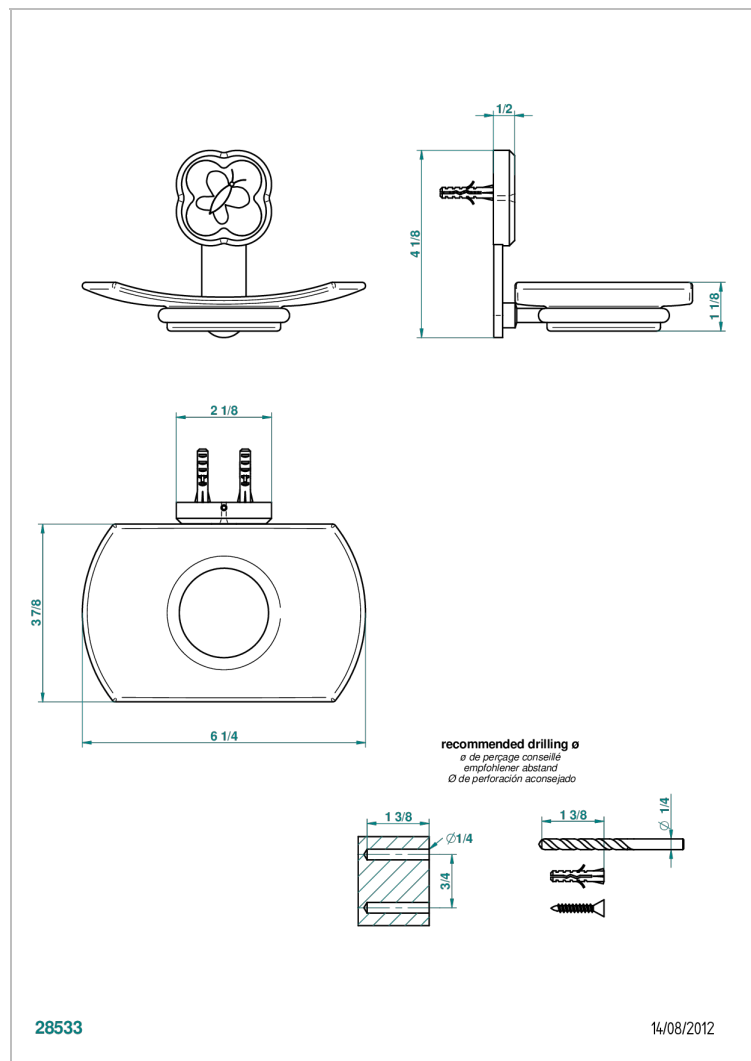

CAPUCINE MAUVE BUTTERFLY GOLD DECOR

A7D-500

Glass soap dish, wall mounted

CHARACTERISTIC

- Capucine mauve butterfly gold decor
- Glass soap dish, wall mounted

AVAILABLE FINITIONS

Black nickel - D24

Blush PVD - H62