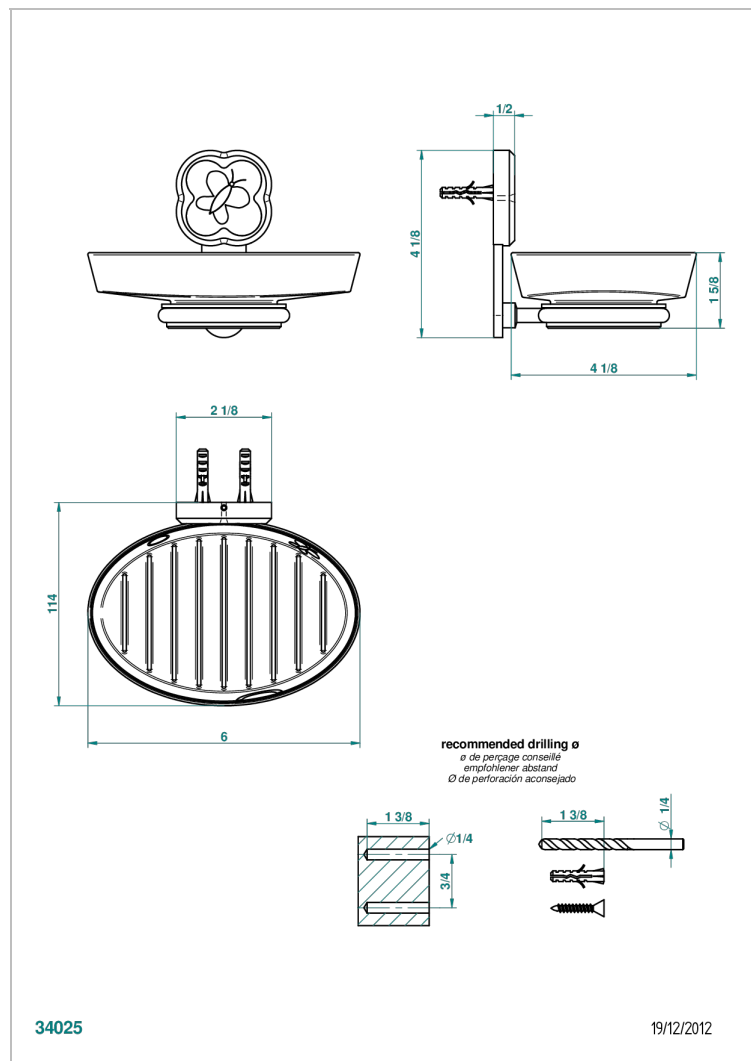

# CAPUCINE MAUVE BUTTERFLY GOLD DECOR

A7D-500B

Wall mounted porcelain soap dish

## CHARACTERISTIC

- Capucine mauve butterfly gold decor
- Wall mounted porcelain soap dish