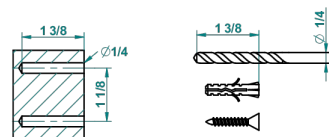

CAPUCINE MAUVE BUTTERFLY GOLD DECOR

A7D-4720

Wall mounted toilet brush holder

51487

13/01/2016

CHARACTERISTIC

- Capucine mauve butterfly gold decor
- Wall mounted toilet brush holder

AVAILABLE FINITIONS

Black nickel - D24

Blush PVD - H62

Brass color PVD - H49

Brown bronze color PVD - F33

Chrome polished - A02

Chrome polished / gold polished - G02

Copper antique matt, coated - H07

Gold color PVD - H52

Gold mat - F07

Gold polished - F01

Gold satiny - F03

Graphite PVD - H64

Light coated bronze - D01

Matt Umber PVD - H67

Matt blush PVD - H60

Matt brass color PVD - H50

Matt brown bronze color PVD - F34

Matt chrome (American satin) - C02

Matt gold color PVD - H53

Matt graphite PVD - H65

Matt nickel (American satin) - C01

Matt nickel color PVD - H56

Nickel antique / Sovereign - H28

Nickel color PVD - H55

Nickel polished - B01

Rose Gold - F27

Satin chrome - C03

Silver polished, antique - H03

Silver rhodium - F18

Soft gold - F30