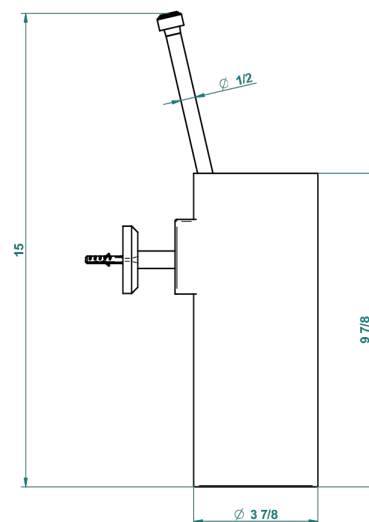

CAPUCINE MAUVE BUTTERFLY GOLD DECOR

A7D-4720

Wall mounted toilet brush holder

51487

13/01/2016

CHARACTERISTIC

- Capucine mauve butterfly gold decor
- Wall mounted toilet brush holder

AVAILABLE FINITIONS

Black nickel - D24

Blush PVD - H62

Brass color PVD - H49

Brown bronze color PVD - F33

Chrome polished - A02

Chrome polished / gold polished - G02

Copper antique matt, coated - H07

Gold color PVD - H52

Gold mat - F07

Gold polished - F01

Gold satiny - F03

Graphite PVD - H64

Light coated bronze - D01

Matt Umber PVD - H67

Matt blush PVD - H60

Matt brass color PVD - H50

Matt brown bronze color PVD - F34

Matt chrome (American satin) - C02

Matt gold color PVD - H53

Matt graphite PVD - H65

Matt nickel (American satin) - C01

Matt nickel color PVD - H56

Nickel antique / Sovereign - H28

Nickel color PVD - H55

Nickel polished - B01

Rose Gold - F27

Satin chrome - C03

Silver polished, antique - H03

Silver rhodium - F18

Soft gold - F30