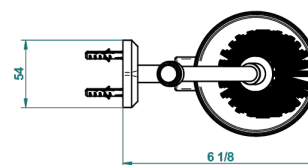

CAPUCINE MAUVE BUTTERFLY GOLD DECOR

A7D-4720

Wall mounted toilet brush holder

51487

13/01/2016

CHARACTERISTIC

- Capucine mauve butterfly gold decor
- Wall mounted toilet brush holder

AVAILABLE FINITIONS

Black nickel - D24

Blush PVD - H62

Brass color PVD - H49

Brown bronze color PVD - F33

Chrome polished - A02

Chrome polished / gold polished - G02

Copper antique matt, coated - H07

Gold color PVD - H52

Gold mat - F07

Gold polished - F01

Gold satiny - F03

Graphite PVD - H64

Light coated bronze - D01

Matt Umber PVD - H67

Matt blush PVD - H60

Matt brass color PVD - H50

Matt brown bronze color PVD - F34

Matt chrome (American satin) - C02

Matt gold color PVD - H53

Matt graphite PVD - H65

Matt nickel (American satin) - C01

Matt nickel color PVD - H56

Nickel antique / Sovereign - H28

Nickel color PVD - H55

Nickel polished - B01

Rose Gold - F27

Satin chrome - C03

Silver polished, antique - H03

Silver rhodium - F18

Soft gold - F30