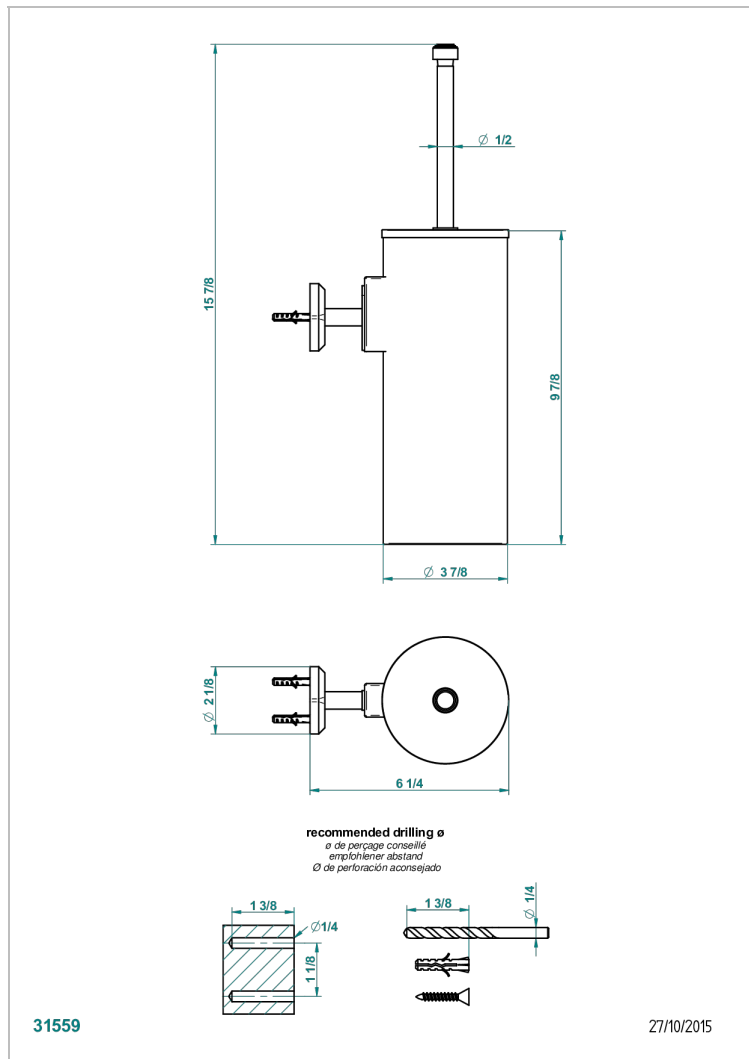

CAPUCINE MAUVE BUTTERFLY GOLD DECOR

A7D-4720C

Metal toilet brush holder with brush with cover wall mounted

CHARACTERISTIC

- Capucine mauve butterfly gold decor
- Metal toilet brush holder with brush with cover wall mounted