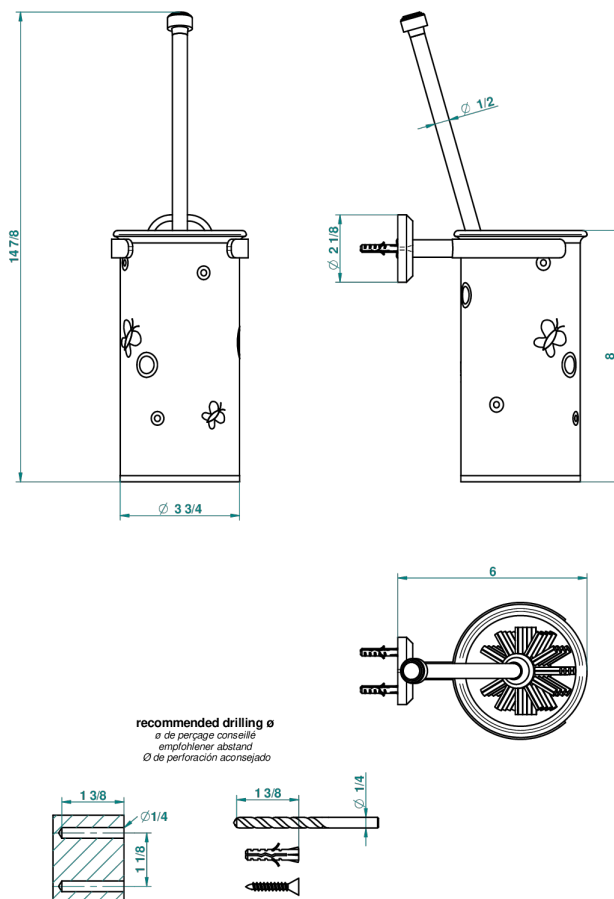

# CAPUCINE MAUVE BUTTERFLY GOLD DECOR

A7D-4720B

Wall mounted WC brush and porcelain holder

32864

03/12/2013

## CHARACTERISTIC

- Capucine mauve butterfly gold decor
- Wall mounted WC brush and porcelain holder