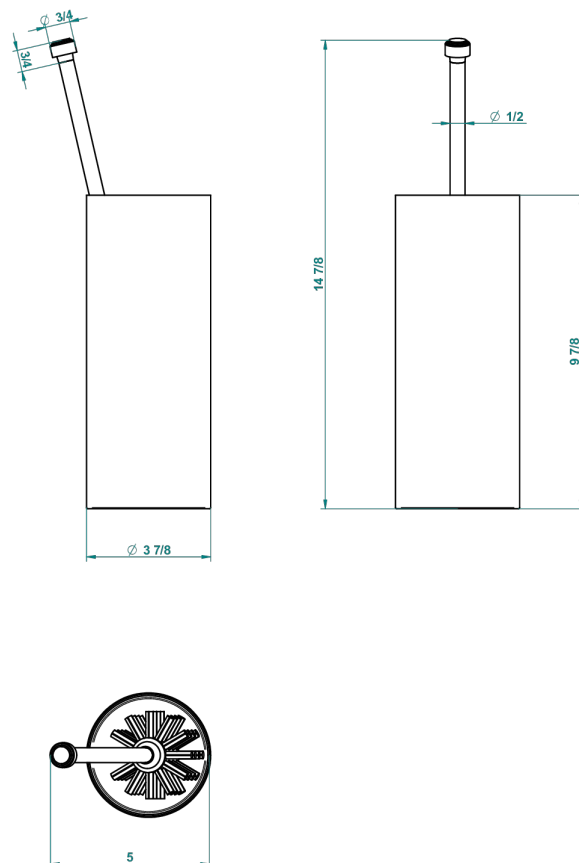

CAPUCINE MAUVE BUTTERFLY GOLD DECOR

A7D-4700

Free standing toilet brush holder

19864

15/07/2015

CHARACTERISTIC

- Capucine mauve butterfly gold decor
- Free standing toilet brush holder

AVAILABLE FINITIONS

Nickel color PVD - H55

Nickel polished - B01

Rose Gold - F27

Satin chrome - C03

Silver polished, antique - H03

Silver rhodium - F18

Soft gold - F30