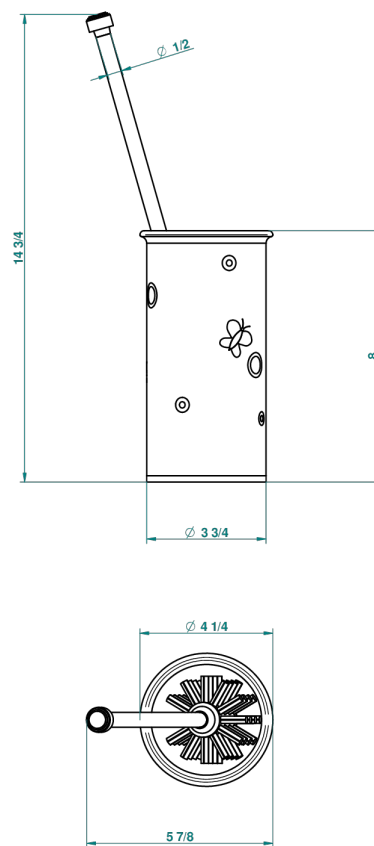

CAPUCINE MAUVE BUTTERFLY GOLD DECOR

A7D-4700B

Porcelain toilet brush holder with brush floor mounted

51486

03/12/2013

CHARACTERISTIC

- Capucine mauve butterfly gold decor
- Porcelain toilet brush holder with brush floor mounted

Nickel antique / Sovereign - H28

Nickel color PVD - H55

Nickel polished - B01

Rose Gold - F27

Satin chrome - C03

Silver polished, antique - H03

Silver rhodium - F18

Soft gold - F30