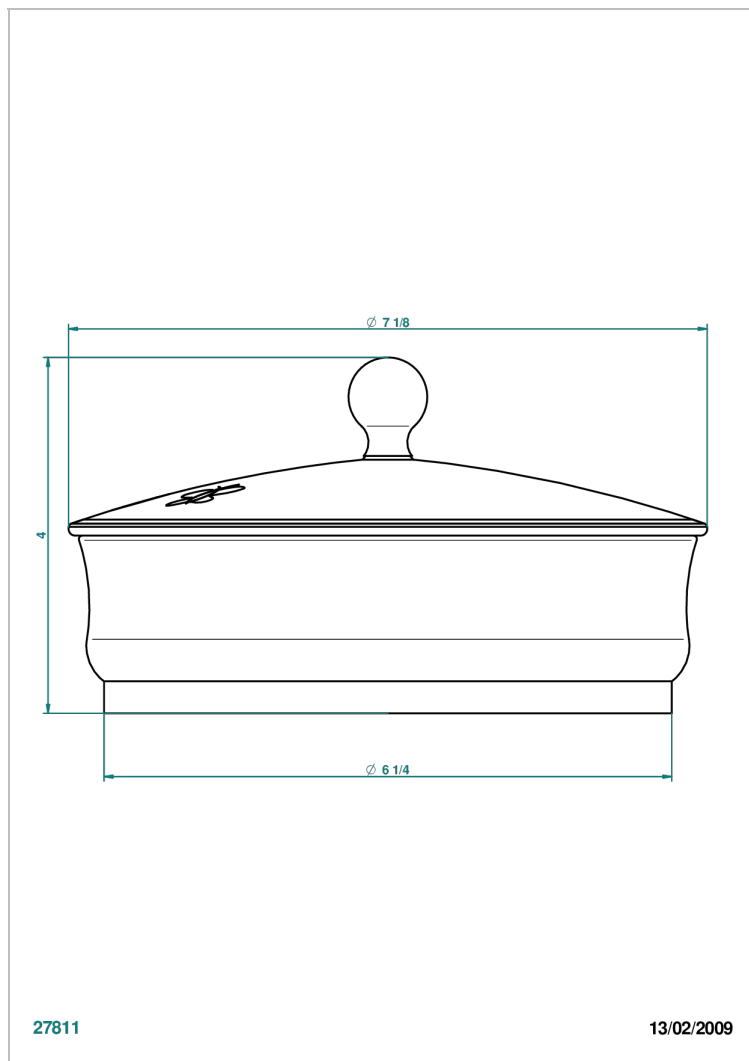

CAPUCINE MAUVE BUTTERFLY GOLD DECOR

A7D-4623

Porcelain jar with lid large size

27811

13/02/2009

CHARACTERISTIC

- Capucine mauve butterfly gold decor
- Porcelain jar with lid large size

AVAILABLE FINITIONS