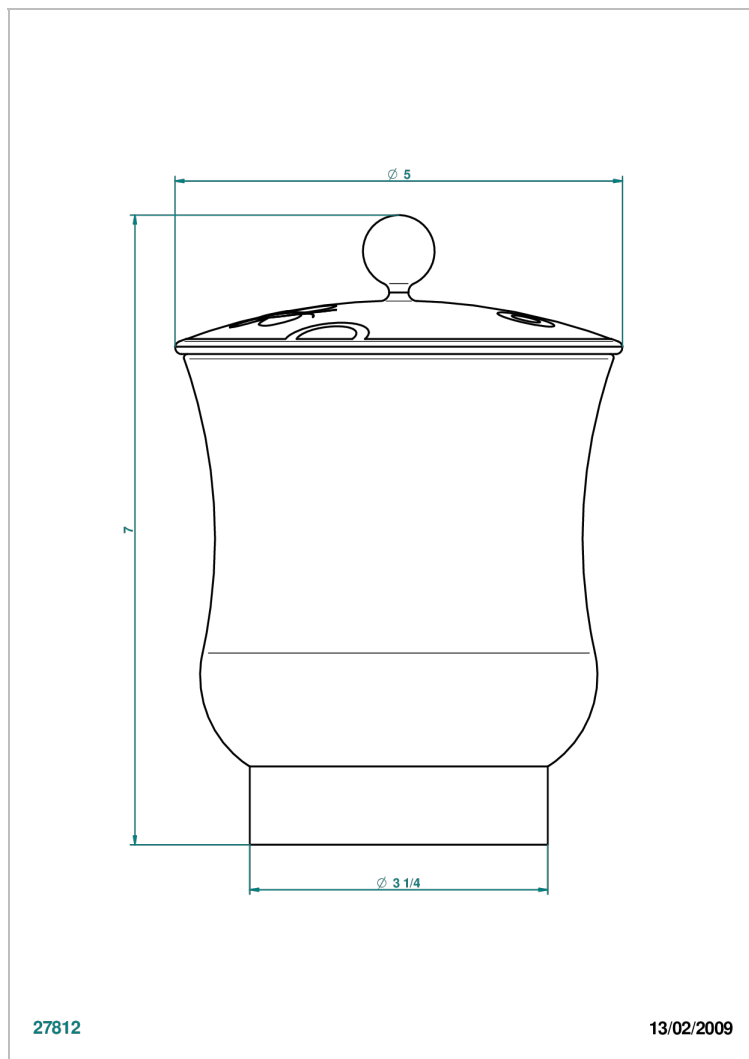

CAPUCINE MAUVE BUTTERFLY GOLD DECOR

A7D-4621

Porcelain jar with lid medium size

27812

13/02/2009

CHARACTERISTIC

- Capucine mauve butterfly gold decor
- Porcelain jar with lid medium size

AVAILABLE FINITIONS