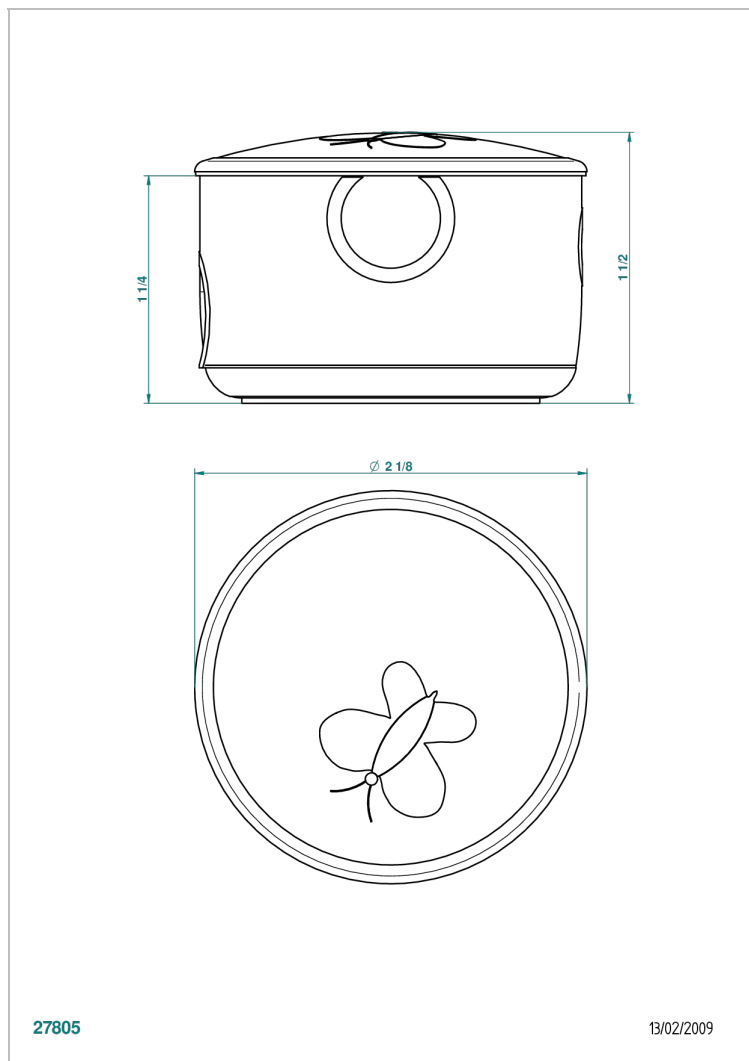

# CAPUCINE MAUVE BUTTERFLY GOLD DECOR

A7D-4616

Porcelain round pill box 2 1/8" diameter

27805

13/02/2009

## CHARACTERISTIC

- Capucine mauve butterfly gold decor
- Porcelain round pill box 2 1/8" diameter