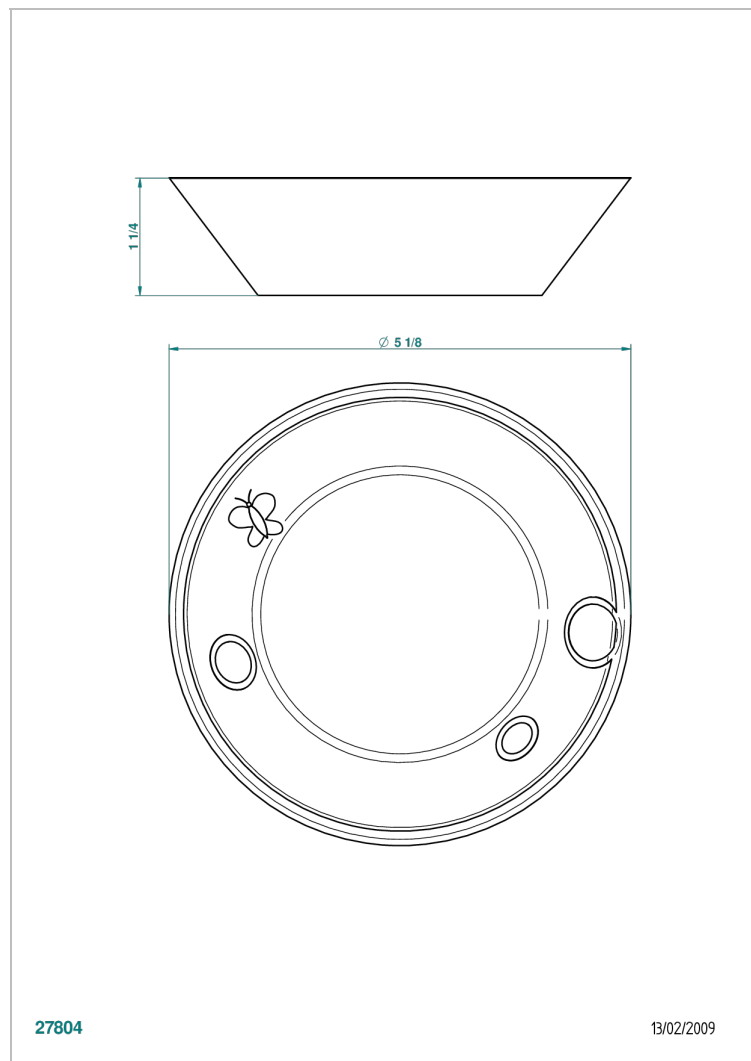

CAPUCINE MAUVE BUTTERFLY GOLD DECOR

A7D-4615

Porcelaine dish 5" diameter

27804

13/02/2009

CHARACTERISTIC

- Capucine mauve butterfly gold decor
- Porcelaine dish 5" diameter

AVAILABLE FINITIONS