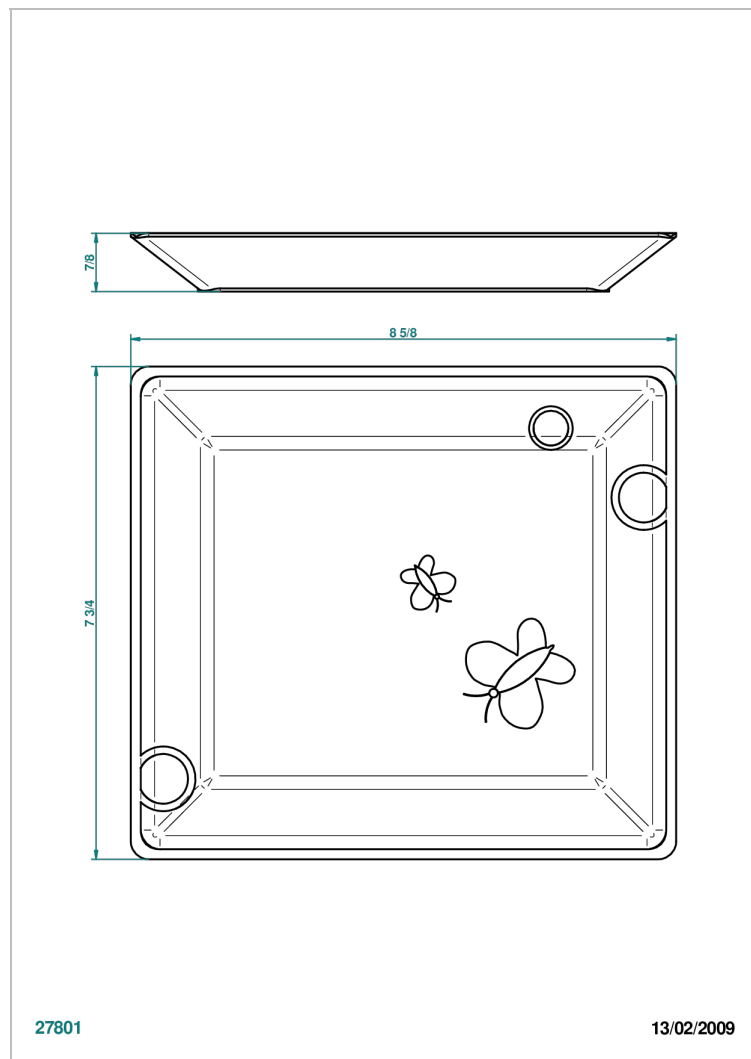

CAPUCINE MAUVE BUTTERFLY GOLD DECOR

A7D-4614

Porcelain tray large size 8 3/4" x 8"

27801

13/02/2009

CHARACTERISTIC

- Capucine mauve butterfly gold decor
- Porcelain tray large size 8 3/4" x 8"

AVAILABLE FINITIONS