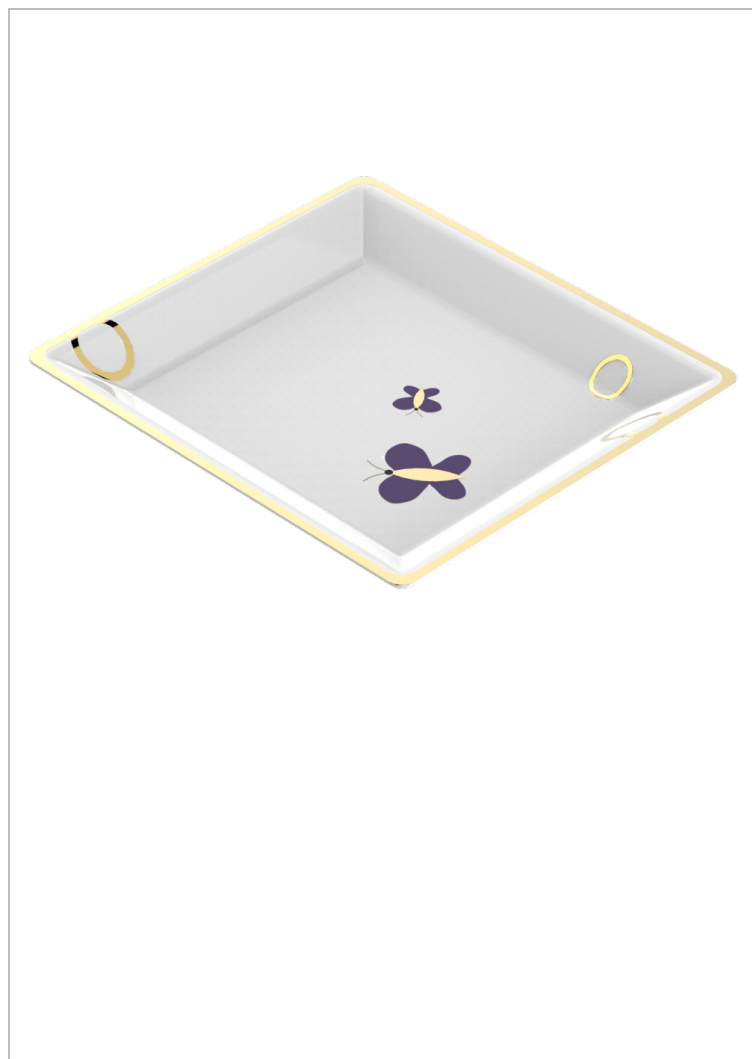

CAPUCINE MAUVE BUTTERFLY GOLD DECOR

A7D-4614

Porcelain tray large size 8 3/4" x 8"

27801

13/02/2009

CHARACTERISTIC

- Capucine mauve butterfly gold decor
- Porcelain tray large size 8 3/4" x 8"

AVAILABLE FINITIONS

Nickel color PVD - H55

Nickel polished - B01

Rose Gold - F27

Satin chrome - C03

Silver polished, antique - H03

Silver rhodium - F18

Soft gold - F30