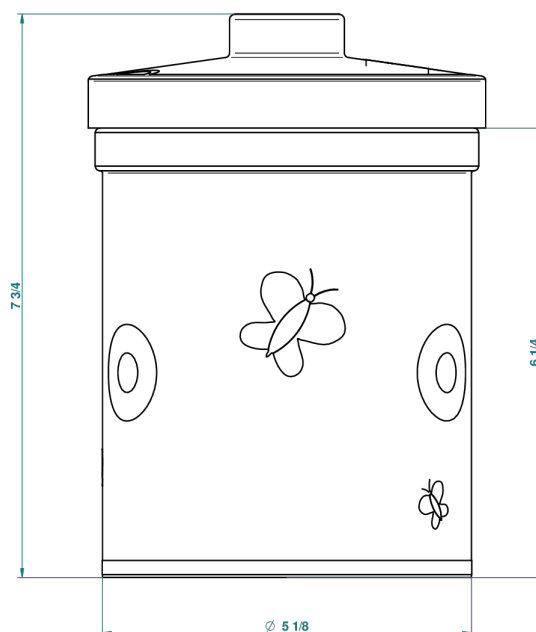

CAPUCINE MAUVE BUTTERFLY GOLD DECOR

A7D-4611

Porcelain jar with cover height 8" 5" diameter

27653

13/02/2009

CHARACTERISTIC

- Capucine mauve butterfly gold decor
- Porcelain jar with cover height 8" 5" diameter