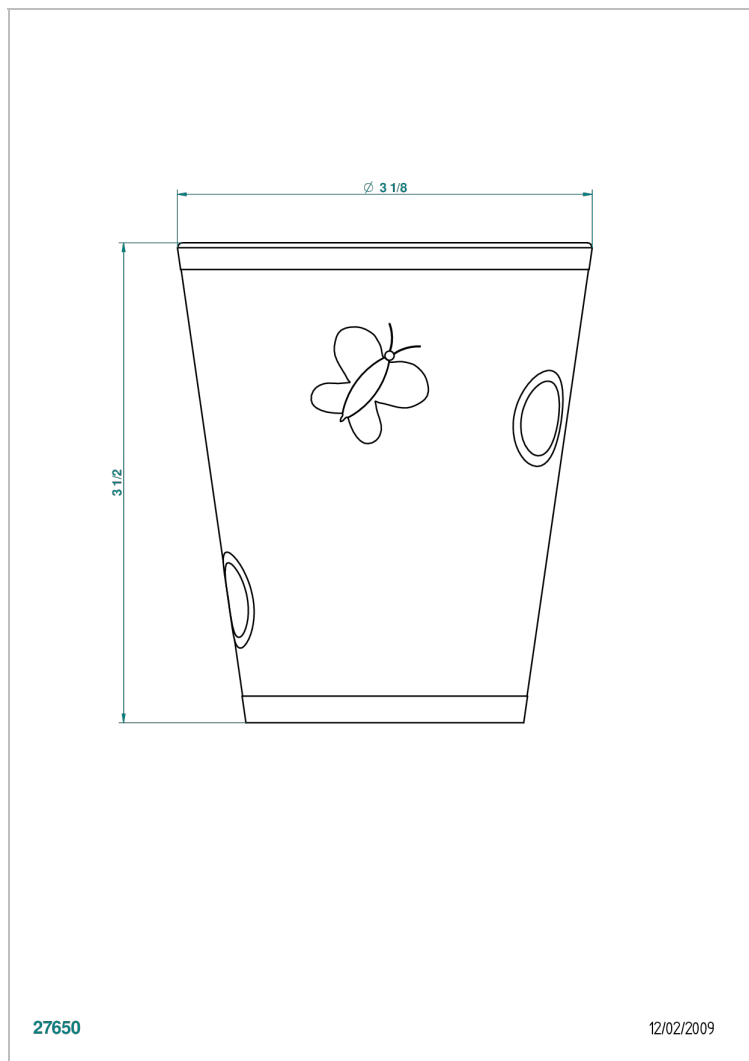

CAPUCINE MAUVE BUTTERFLY GOLD DECOR

A7D-4608

Porcelain cup

27650

12/02/2009

CHARACTERISTIC

- Capucine mauve butterfly gold decor
- Porcelain cup

AVAILABLE FINITIONS