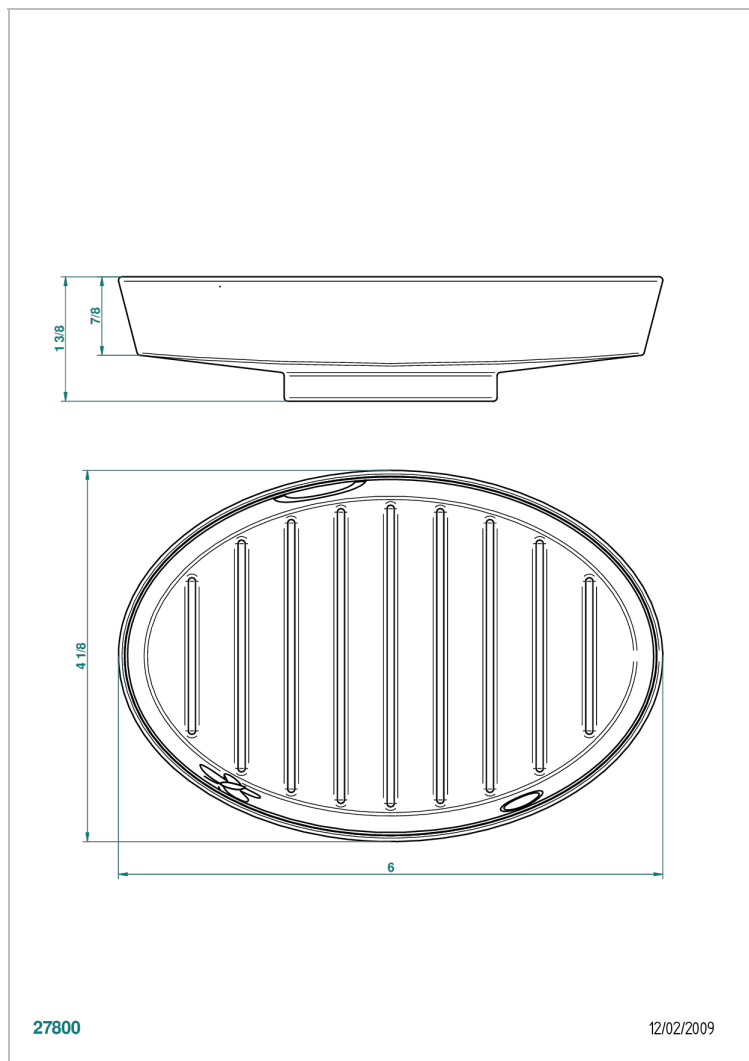

CAPUCINE MAUVE BUTTERFLY GOLD DECOR

A7D-4607

Porcelain soap dish

27800

12/02/2009

CHARACTERISTIC

- Capucine mauve butterfly gold decor
- Porcelain soap dish

AVAILABLE FINITIONS