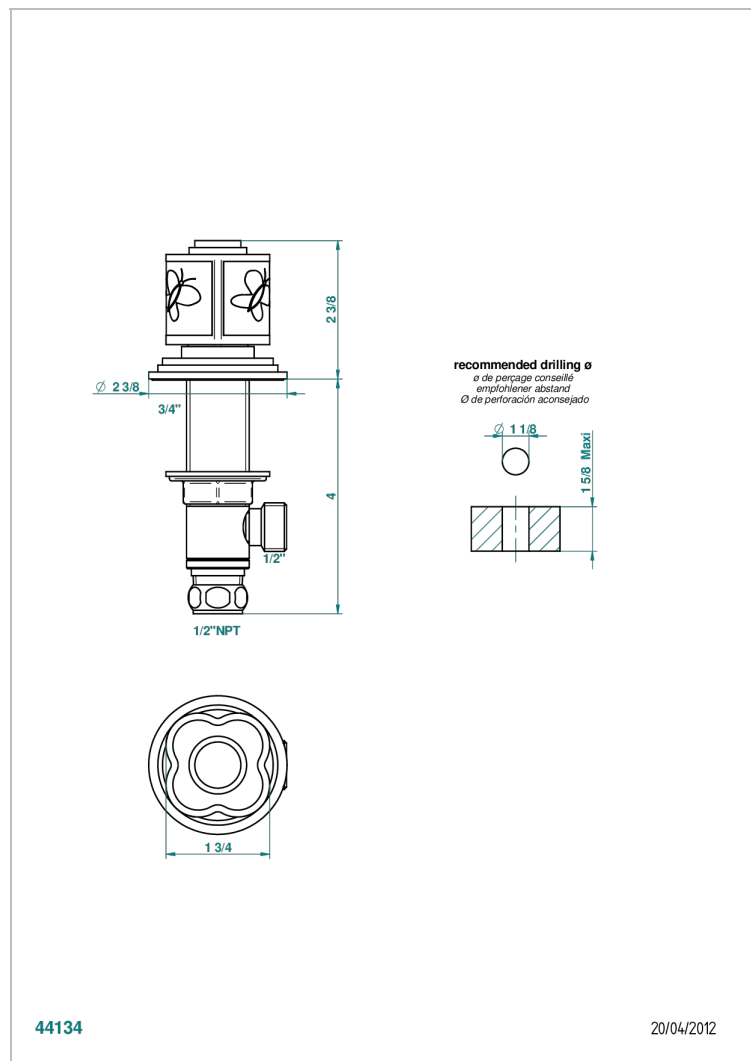

CAPUCINE MAUVE BUTTERFLY GOLD DECOR

A7D-35/US

1/2" deck valve with trim for lavatory

CHARACTERISTIC

- Capucine mauve butterfly gold decor
- 1/2" deck valve with trim for lavatory

AVAILABLE FINITIONS

Black nickel - D24