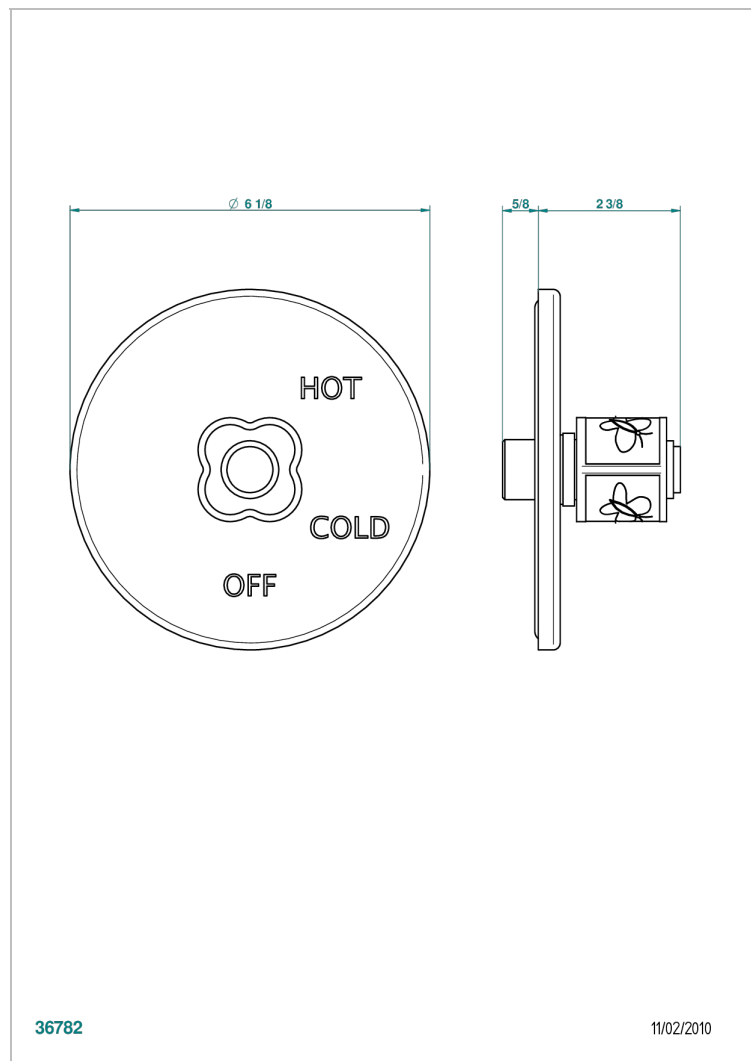

CAPUCINE MAUVE BUTTERFLY GOLD DECOR

A7D-320B

Trim for pressure balance valve

36782

11/02/2010

CHARACTERISTIC

- Capucine mauve butterfly gold decor
- Trim for pressure balance valve

RELATED SKU'S

- Ref. G00-320A 1/2 " Pressure balance valve

AVAILABLE FINITIONS

Black nickel - D24

Blush PVD - H62

Brass color PVD - H49

Brown bronze color PVD - F33

Chrome polished - A02

Chrome polished / gold polished - G02