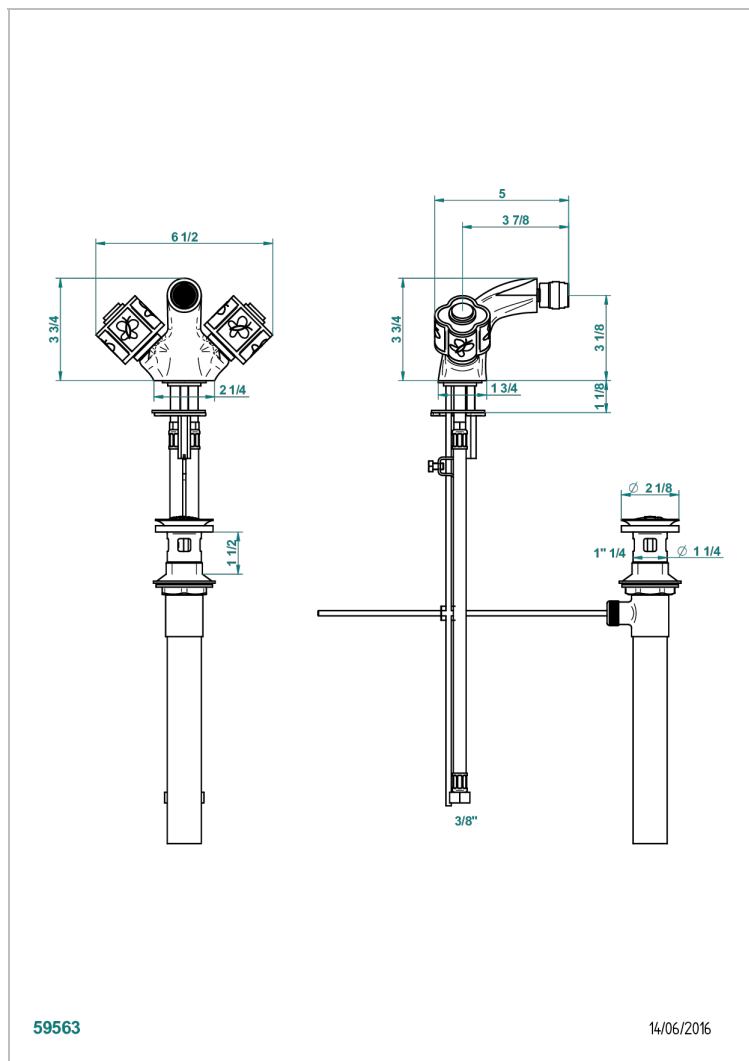

CAPUCINE MAUVE BUTTERFLY GOLD DECOR

A7D-3202/US

Single hole bidet faucet with drain

59563

14/06/2016

CHARACTERISTIC

- ASME : ASME A112.18.1-2011/CSA B125.1-11

STANDARDS

Nickel antique / Sovereign - H28

Nickel color PVD - H55

Nickel polished - B01

Rose Gold - F27

Satin chrome - C03

Silver polished, antique - H03

Silver rhodium - F18

Soft gold - F30