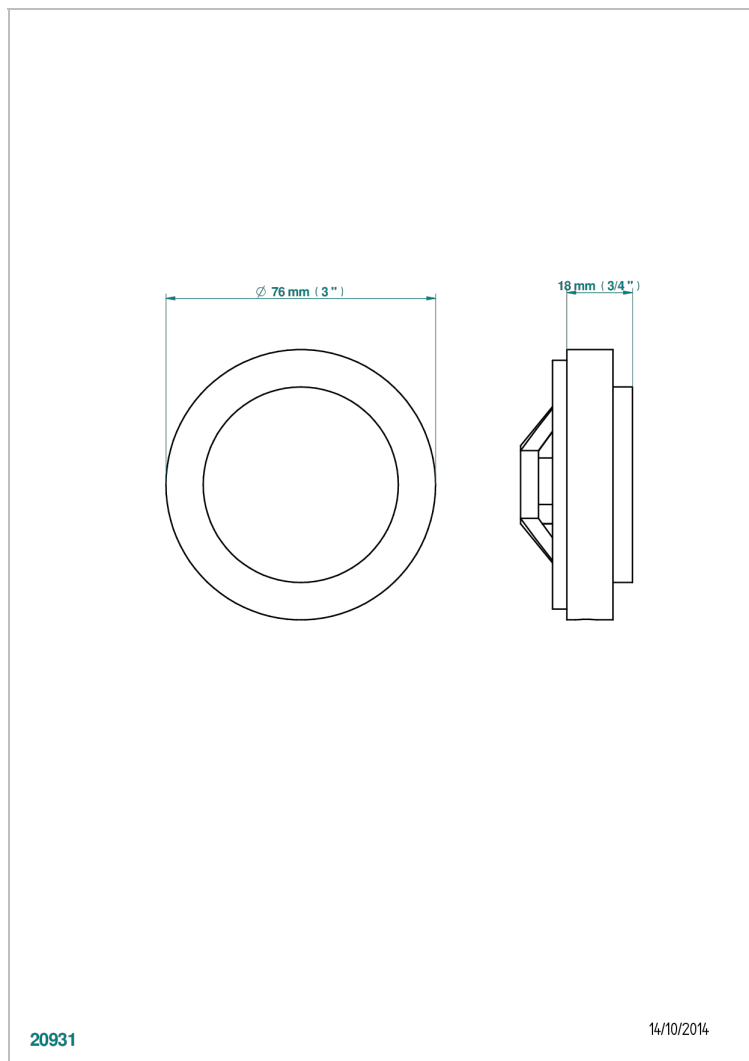

CAPUCINE MAUVE BUTTERFLY GOLD DECOR

A7D-301GEBUS

Control knob for Geberit waste overflow

CHARACTERISTIC

- Capucine mauve butterfly gold decor
- Control knob for Geberit waste overflow

AVAILABLE FINITIONS

Black nickel - D24