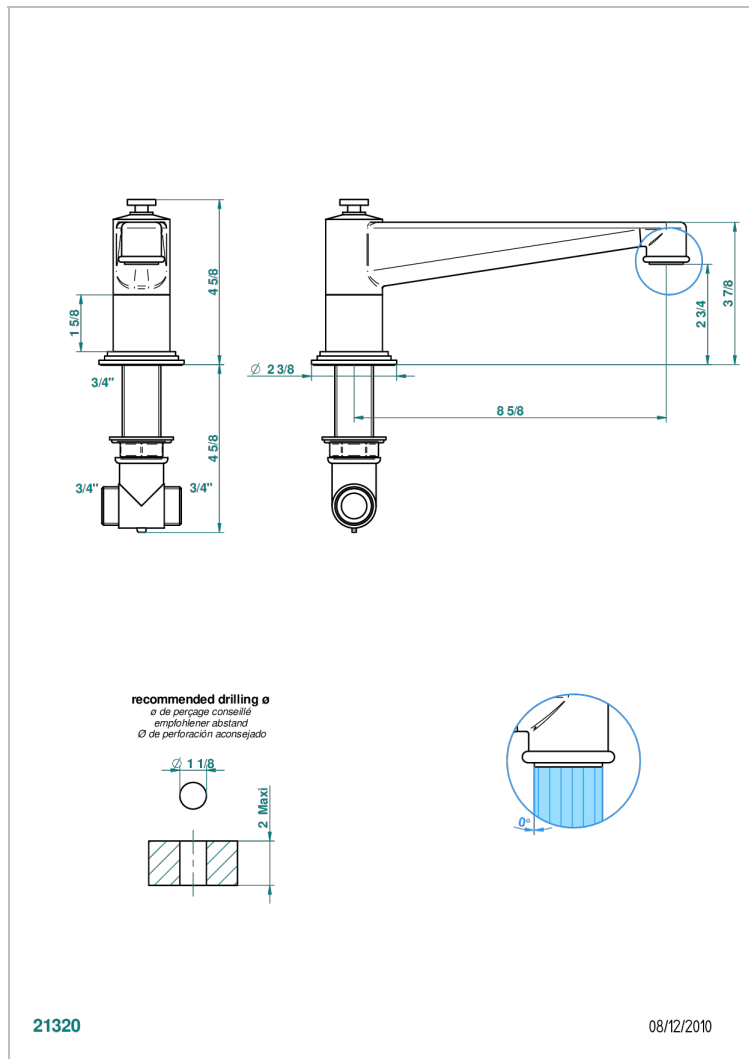

# CAPUCINE MAUVE BUTTERFLY GOLD DECOR

A7D-29SG

Bathtub spout

## TECHNICAL SPECS

- Recommandé : 3 bars (max. 5 bars) - Advised : 43,5 psi (max. 72 psi)
- Bec : 35 l/min à 3 bars
- Spout : 9.26 gpm at 43.5 psi