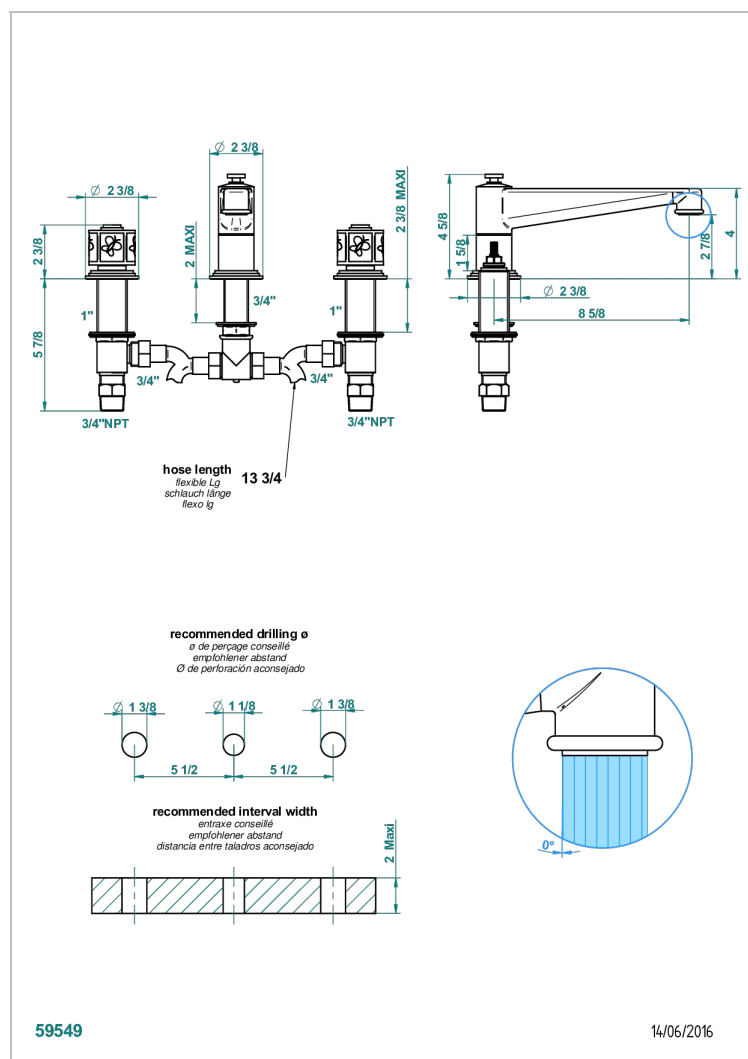

CAPUCINE MAUVE BUTTERFLY GOLD DECOR

A7D-25SGUS

Roman tub set with 3/4" valves

CHARACTERISTIC

- Capucine mauve butterfly gold decor
- Roman tub set with 3/4" valves

AVAILABLE FINITIONS

Black nickel - D24

Blush PVD - H62