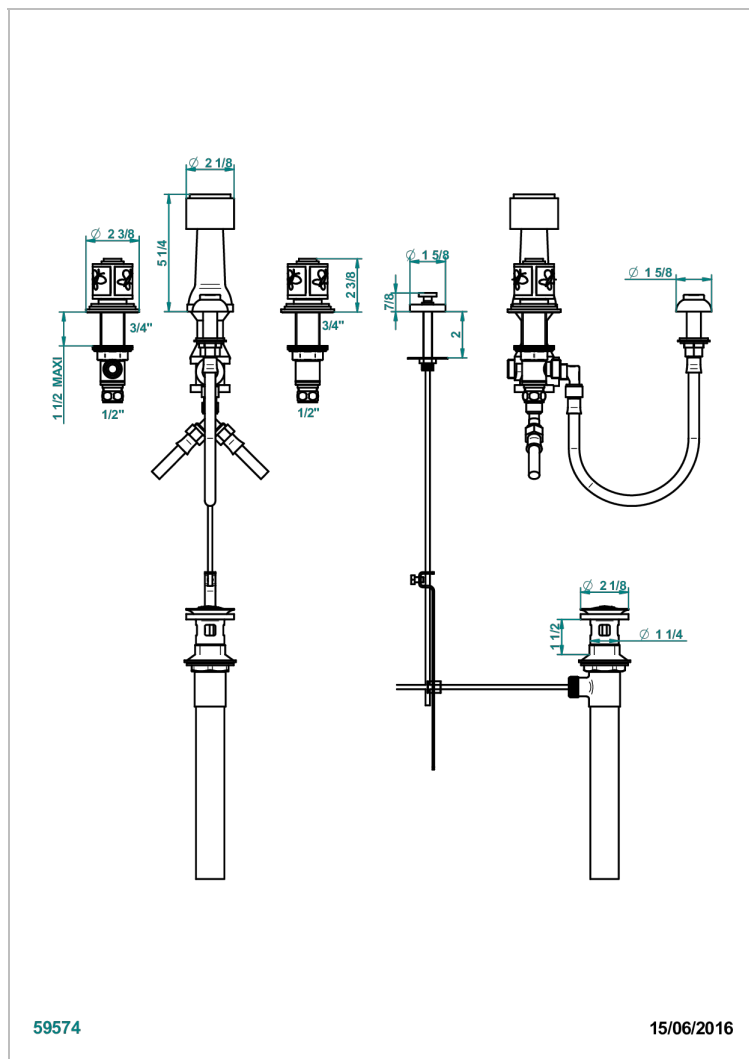

# CAPUCINE MAUVE BUTTERFLY GOLD DECOR

A7D-207KA

Deck mounted 3-hole bidet with vertical spray, vacuum breaker and drain

59574

15/06/2016

Nickel antique / Sovereign - H28

Nickel color PVD - H55

Nickel polished - B01

Rose Gold - F27

Satin chrome - C03

Silver polished, antique - H03

Silver rhodium - F18

Soft gold - F30