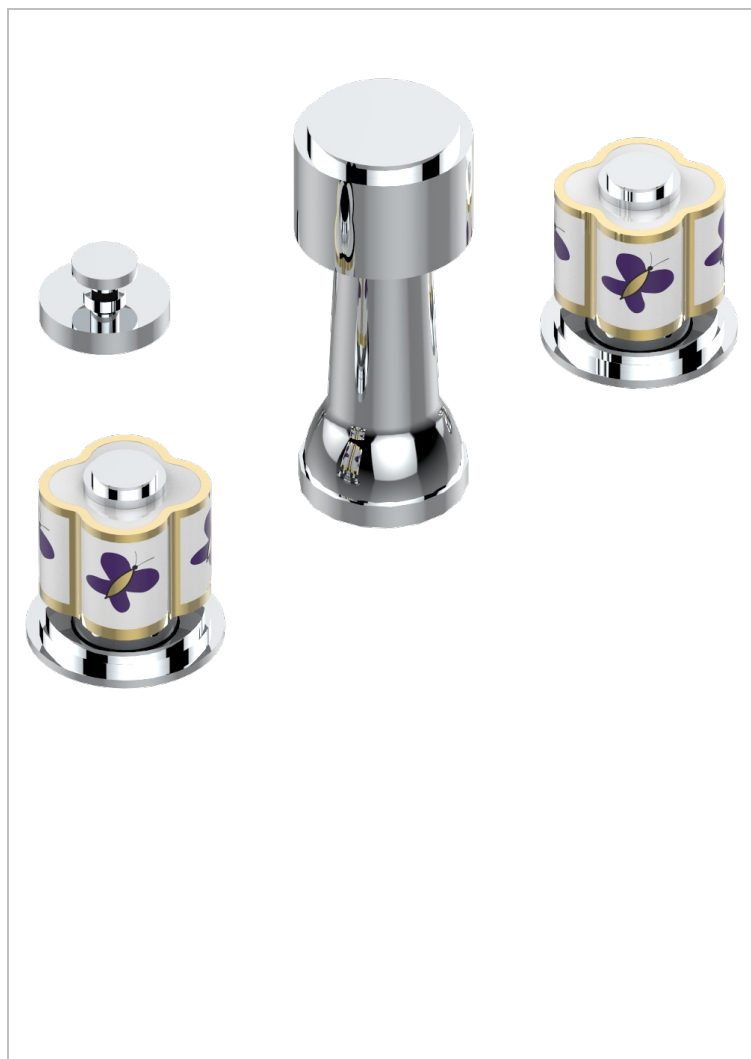

# CAPUCINE MAUVE BUTTERFLY GOLD DECOR

A7D-207KA

Deck mounted 3-hole bidet with vertical spray, vacuum breaker and drain

59574

15/06/2016

## AVAILABLE FINITIONS

Black nickel - D24

Blush PVD - H62

Brass color PVD - H49

Brown bronze color PVD - F33

Chrome polished - A02

Chrome polished / gold polished - G02

Copper antique matt, coated - H07

Nickel antique / Sovereign - H28

Nickel color PVD - H55

Nickel polished - B01

Rose Gold - F27

Satin chrome - C03

Silver polished, antique - H03

Silver rhodium - F18

Soft gold - F30