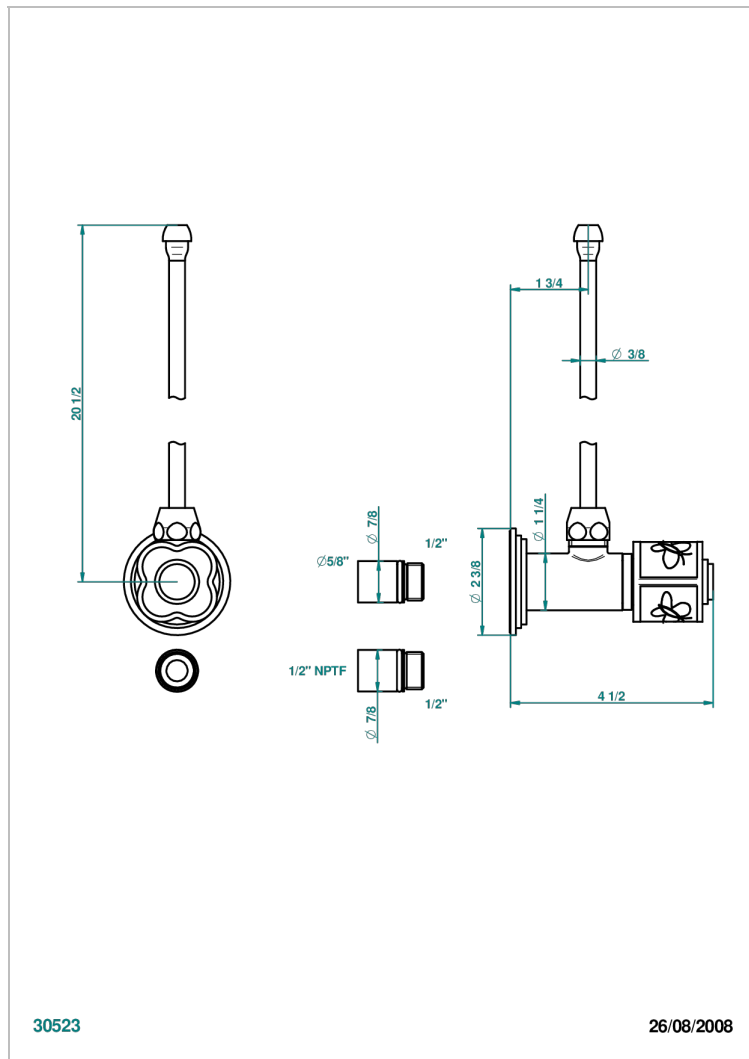

# CAPUCINE MAUVE BUTTERFLY GOLD DECOR

A7D-181/SLA

Angle supply valve with 3/8" adaptor set

## CHARACTERISTIC

- Capucine mauve butterfly gold decor
- Angle supply valve with 3/8" adaptor set