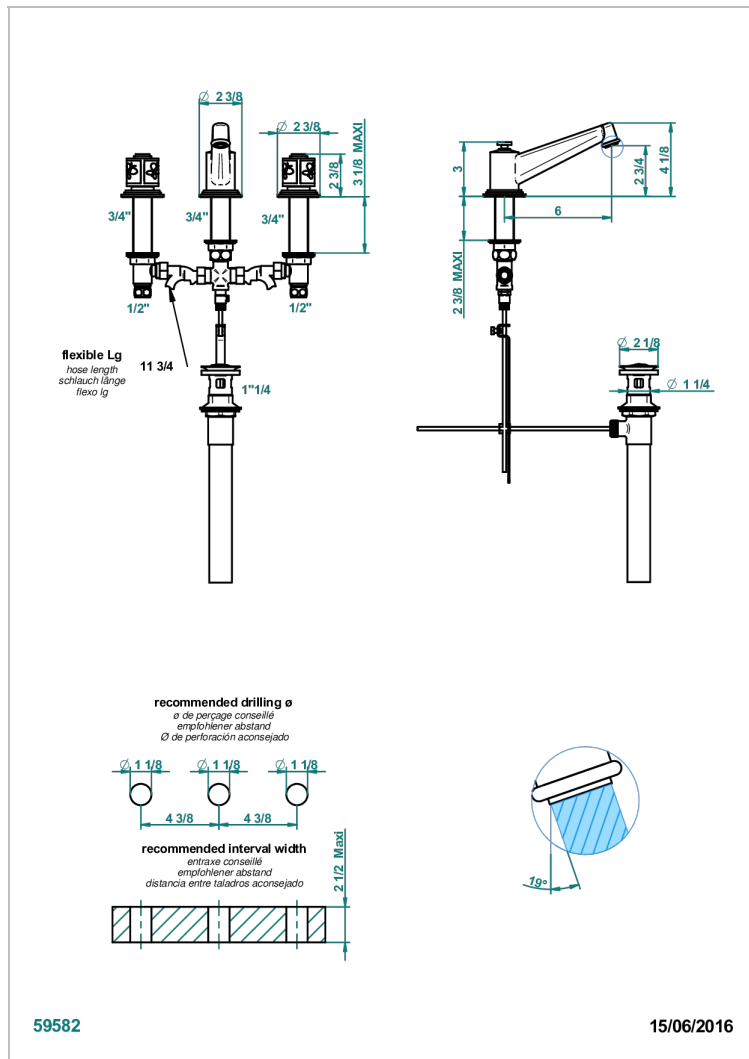

CAPUCINE MAUVE BUTTERFLY GOLD DECOR

A7D-152M/US

Widespread lavatory set, high spout with drain for 1 1/4" + countertop

CHARACTERISTIC

- Capucine mauve butterfly gold decor
- Widespread lavatory set, high spout with drain for 1 1/4" + countertop

AVAILABLE FINITIONS

Black nickel - D24

Blush PVD - H62

Brass color PVD - H49

Brown bronze color PVD - F33

Chrome polished - A02

Chrome polished / gold polished - G02

Copper antique matt, coated - H07

Nickel antique / Sovereign - H28

Nickel color PVD - H55

Nickel polished - B01

Rose Gold - F27

Satin chrome - C03

Silver polished, antique - H03

Silver rhodium - F18

Soft gold - F30