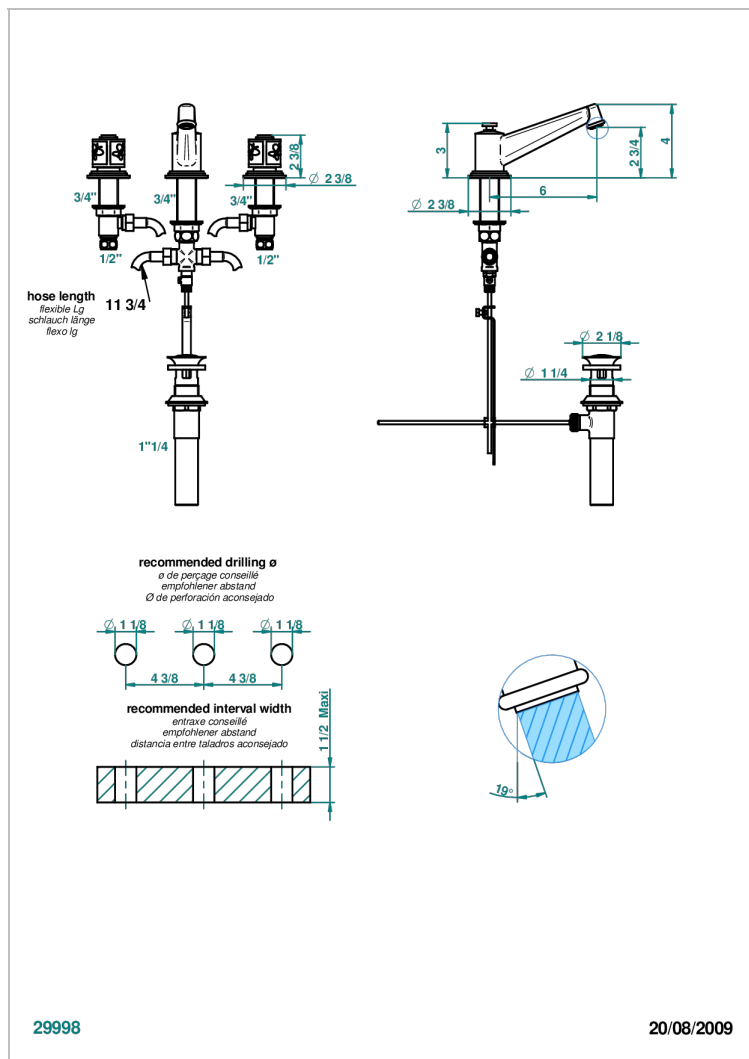

CAPUCINE MAUVE BUTTERFLY GOLD DECOR

A7D-152/US

Widespread lavatory set, high spout, with drain

CHARACTERISTIC

- Capucine mauve butterfly gold decor
- Widespread lavatory set, high spout, with drain

TECHNICAL SPECS

- Recommandé : 3 bars (max. 5 bars) - Advised : 43,5 psi (max. 72 psi)
- 5,7 l/min à 3 bars (1.5 gpm at 43.5 psi)
- 1.2 gpm on demand in accordance with California's rules

AVAILABLE FINITIONS

Black nickel - D24