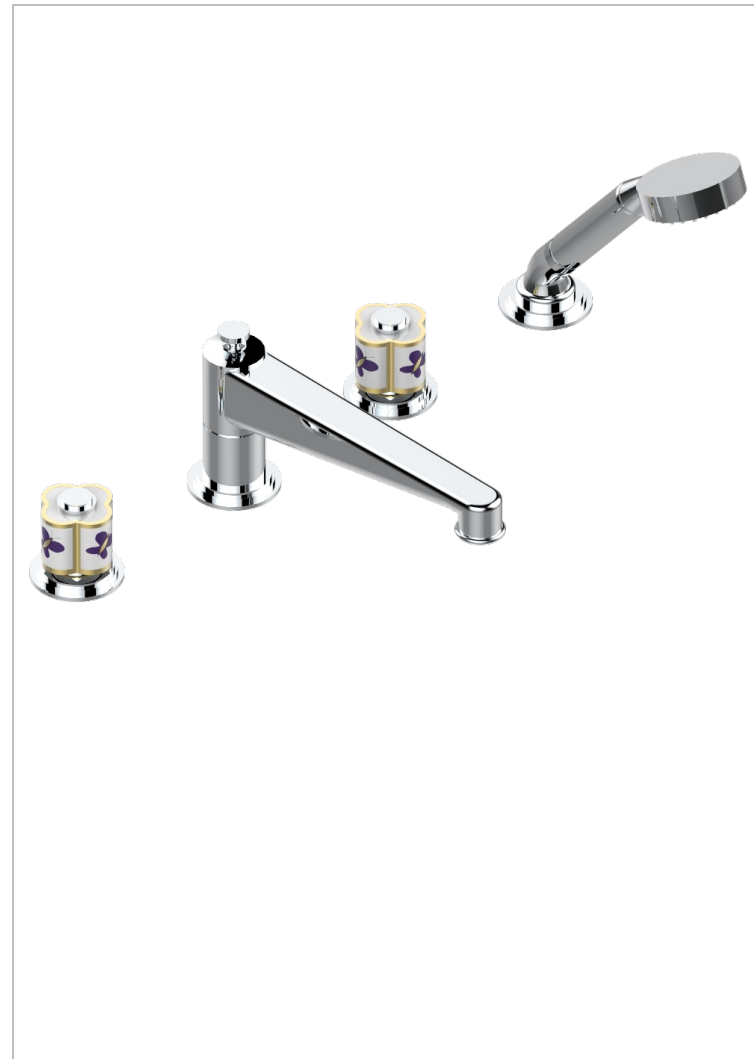

CAPUCINE MAUVE BUTTERFLY GOLD DECOR

A7D-112BSGUS

Roman tub set with diverter spout and handshower, 3/4" valves

CHARACTERISTIC

- ASME : ASME A112.18.1-2011/CSA B125.1-11

STANDARDS

AVAILABLE FINITIONS

Black nickel - D24

Blush PVD - H62

Brass color PVD - H49

Brown bronze color PVD - F33

Chrome polished - A02

Chrome polished / gold polished - G02

Copper antique matt, coated - H07

Gold color PVD - H52

Gold mat - F07