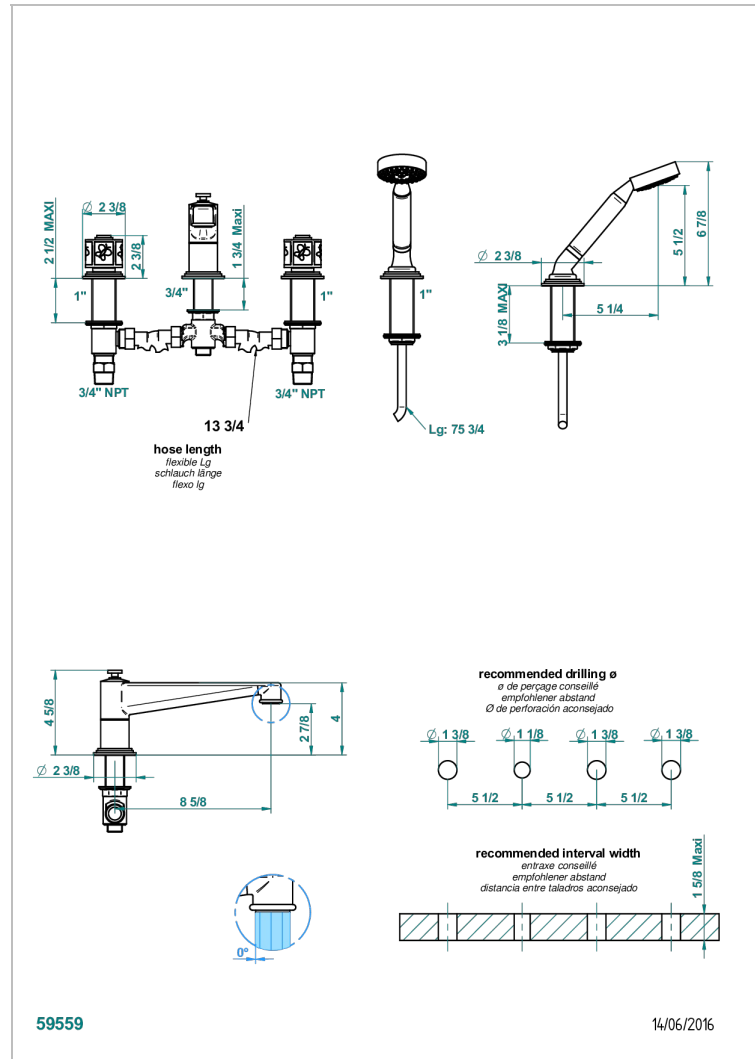

CAPUCINE MAUVE BUTTERFLY GOLD DECOR

A7D-112BSGUS

Roman tub set with diverter spout and handshower, 3/4" valves

CHARACTERISTIC

- ASME : ASME A112.18.1-2011/CSA B125.1-11

STANDARDS

AVAILABLE FINITIONS

Black nickel - D24