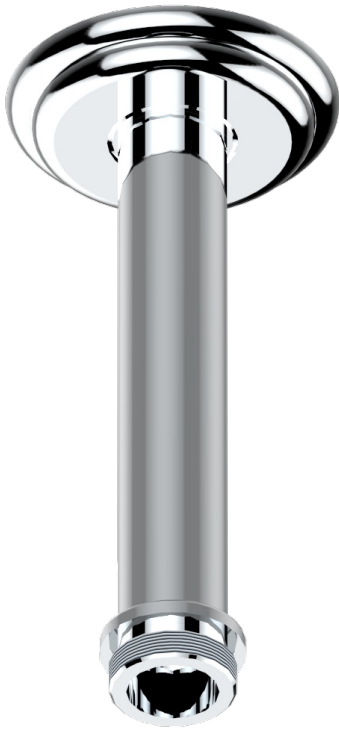

ITHAQUE PLATINUM DECOR

A7B-82V/US

Vertical shower arm ceiling mounted 1/2" connection

THG[®]
PARIS

17502

18/11/2008

CHARACTERISTIC

- Ithaque platinum decor
- Vertical shower arm ceiling mounted 1/2" connection

AVAILABLE FINITIONS

Black nickel - D24

Blush PVD - H62

Brass color PVD - H49

Brown bronze color PVD - F33

Chrome polished - A02

Chrome polished / gold polished - G02

Copper antique matt, coated - H07

Gold color PVD - H52

Gold mat - F07

Gold polished - F01

Gold satiney - F03

Graphite PVD - H64

Light coated bronze - D01

Matt Umber PVD - H67

Matt blush PVD - H60

Nickel antique / Sovereign - H28

Nickel color PVD - H55

Nickel polished - B01

Rose Gold - F27

Satin chrome - C03

Silver polished, antique - H03

Silver rhodium - F18

Soft gold - F30