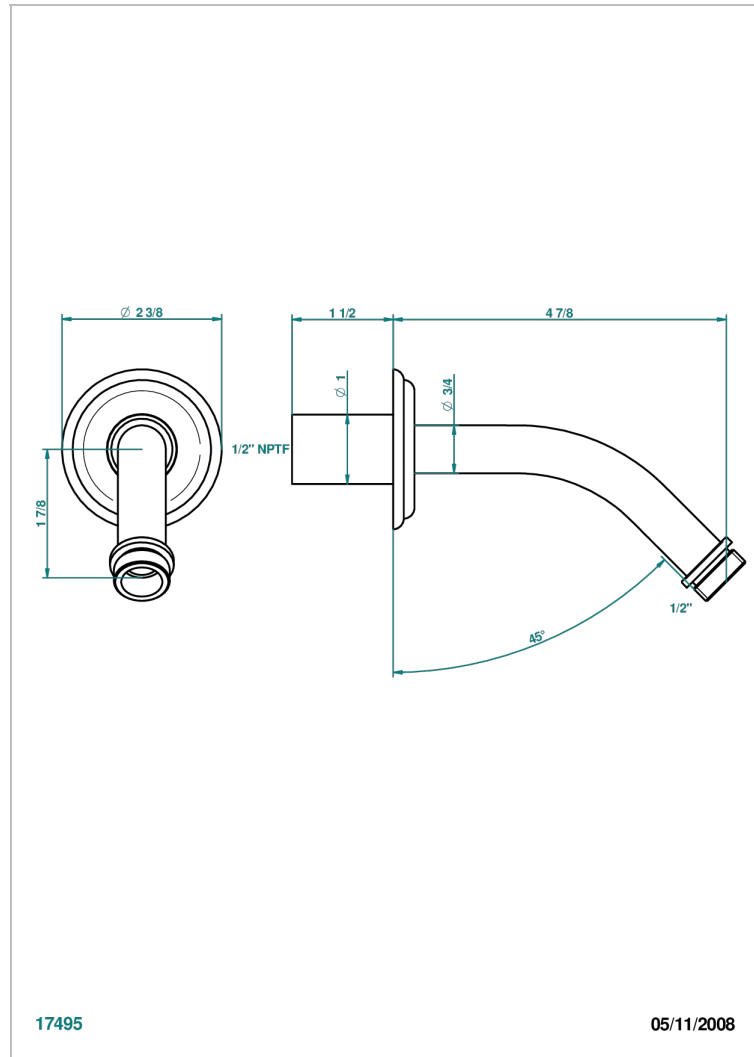

ITHAQUE PLATINUM DECOR

A7B-82/US

Horizontal shower arm, 45°, lg: 4" 3/4

THG[®]
PARIS

CHARACTERISTIC

- Ithaque platinum decor
- Horizontal shower arm, 45°, lg: 4" 3/4

AVAILABLE FINITIONS

Black nickel - D24