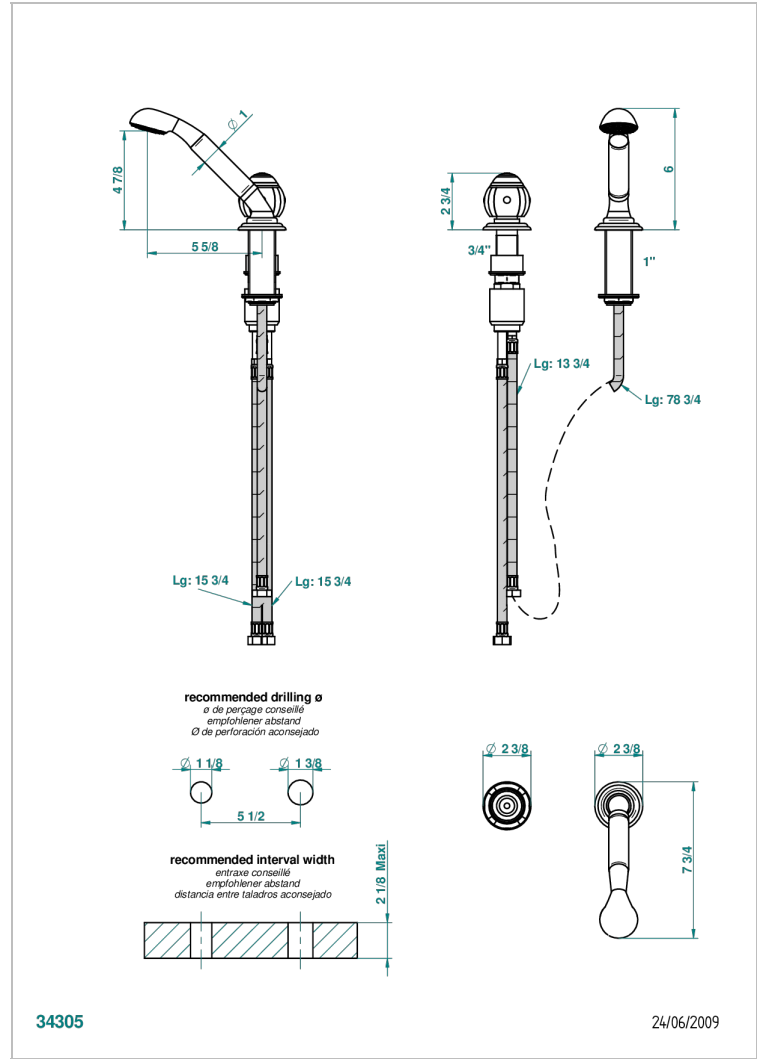

ITHAQUE PLATINUM DECOR

A7B-6532/60A

Deck mounted mixer with handshower, progressive cartridge

CHARACTERISTIC

- Ithaque platinum decor
- Deck mounted mixer with handshower, progressive cartridge

TECHNICAL SPECS

- Recommandé : 3 bars (max. 5 bars) - Advised : 43,5 psi (max. 72 psi)
- 9,5 l/min à 3 bars (2.5 gpm at 43.5 psi)

AVAILABLE FINITIONS

Black nickel - D24
Blush PVD - H62
Brass color PVD - H49
Brown bronze color PVD - F33
Chrome polished - A02
Chrome polished / gold polished - G02

Matt gold color PVD - H53
Matt graphite PVD - H65
Matt nickel (American satin) - C01
Matt nickel color PVD - H56
Nickel antique / Sovereign - H28
Nickel color PVD - H55

Nickel polished - B01
Rose Gold - F27
Satin chrome - C03
Silver polished, antique - H03
Silver rhodium - F18
Soft gold - F30