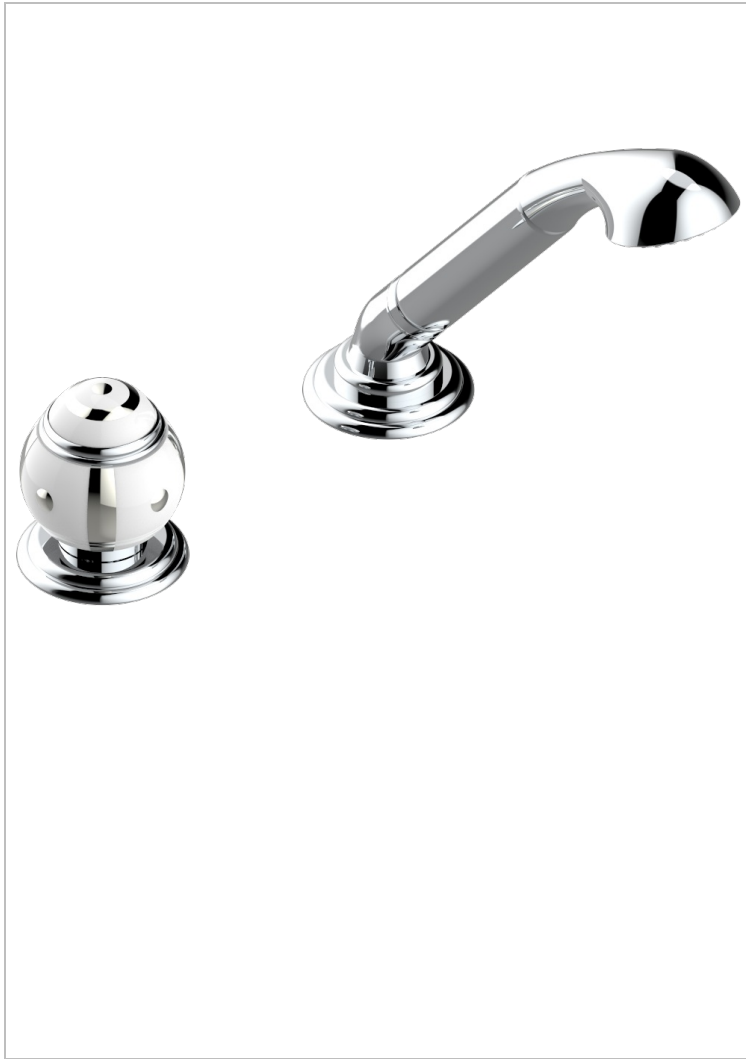

ITHAQUE PLATINUM DECOR

A7B-6532/60A

Deck mounted mixer with handshower, progressive cartridge

CHARACTERISTIC

- Ithaque platinum decor
- Deck mounted mixer with handshower, progressive cartridge

TECHNICAL SPECS

- Recommandé : 3 bars (max. 5 bars) - Advised : 43,5 psi (max. 72 psi)
- 9,5 l/min à 3 bars (2.5 gpm at 43.5 psi)

AVAILABLE FINITIONS

Black nickel - D24
Blush PVD - H62
Brass color PVD - H49
Brown bronze color PVD - F33
Chrome polished - A02
Chrome polished / gold polished - G02

Copper antique matt, coated - H07
Gold color PVD - H52
Gold mat - F07
Gold polished - F01
Gold satiney - F03
Graphite PVD - H64

Light coated bronze - D01
Matt Umber PVD - H67
Matt blush PVD - H60
Matt brass color PVD - H50
Matt brown bronze color PVD - F34
Matt chrome (American satin) - C02

Matt gold color PVD - H53
Matt graphite PVD - H65
Matt nickel (American satin) - C01
Matt nickel color PVD - H56
Nickel antique / Sovereign - H28
Nickel color PVD - H55

Nickel polished - B01
Rose Gold - F27
Satin chrome - C03
Silver polished, antique - H03
Silver rhodium - F18
Soft gold - F30