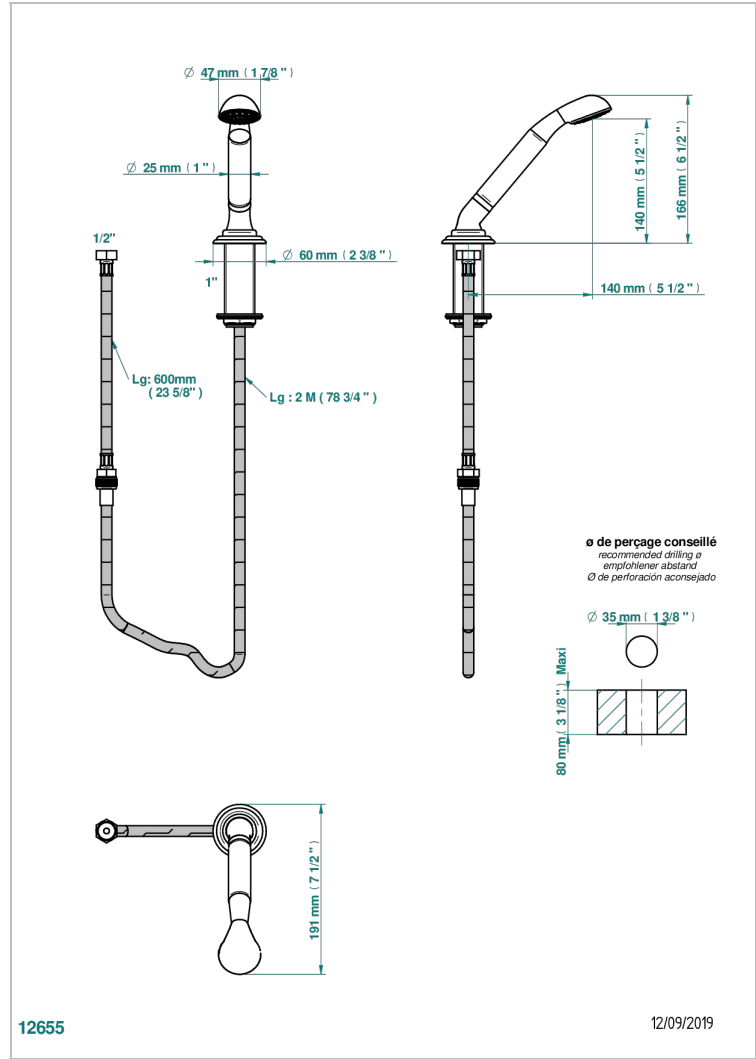

# ITHAQUE PLATINUM DECOR

A7B-60A

Deck mounted hand shower, with hose

## CHARACTERISTIC

- Ithaque platinum decor
- Deck mounted hand shower, with hose