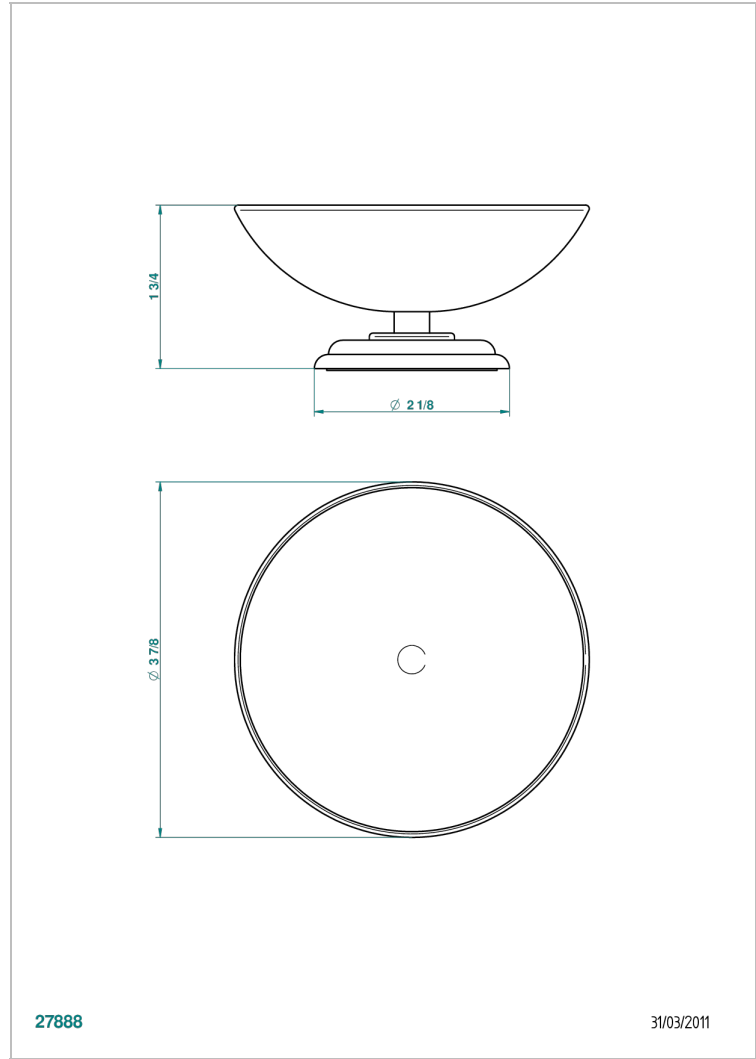

ITHAQUE PLATINUM DECOR

A7B-544

Soap dish, freestanding , 4" diameter

THG[®]
PARIS

27888

31/03/2011

CHARACTERISTIC

- Ithaque platinum decor
- Soap dish, freestanding , 4" diameter