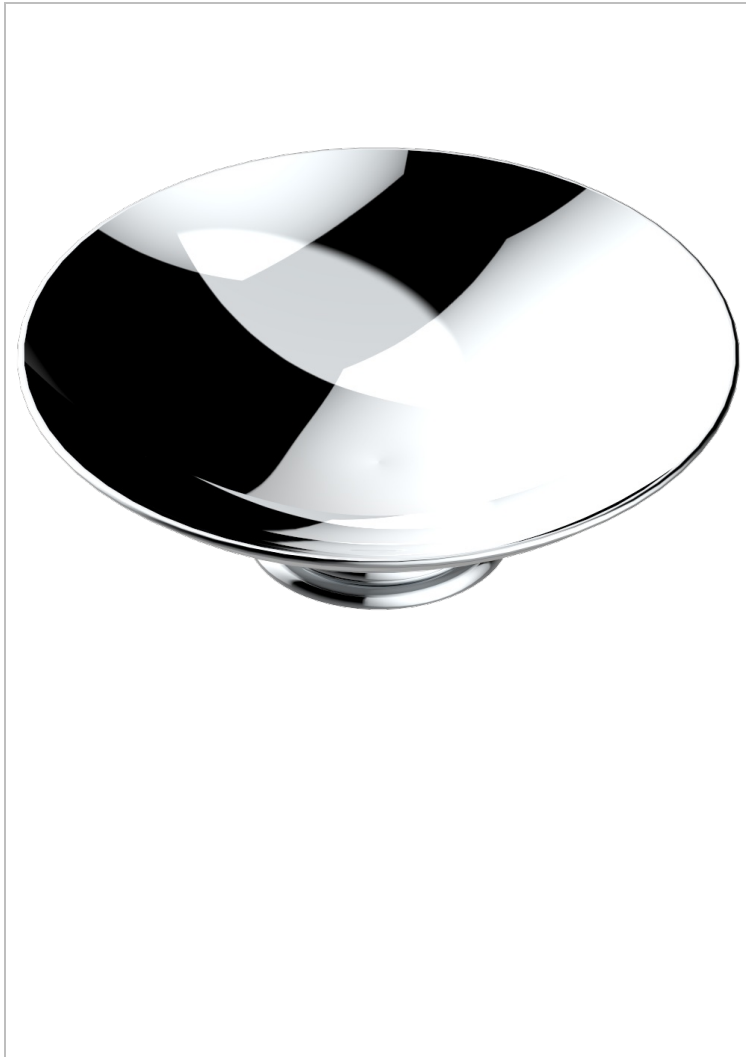

ITHAQUE PLATINUM DECOR

A7B-544GM

Soap dish, freestanding , 6" diameter

THG[®]
PARIS

CHARACTERISTIC

- Ithaque platinum decor
- Soap dish, freestanding , 6" diameter

AVAILABLE FINITIONS

Black nickel - D24

Blush PVD - H62

Brass color PVD - H49

Brown bronze color PVD - F33

Chrome polished - A02

Chrome polished / gold polished -

G02

Copper antique matt, coated - H07

Gold color PVD - H52

Matt brown bronze color PVD - F34

Matt chrome (American satin) - C02

Matt gold color PVD - H53

Matt graphite PVD - H65

Matt nickel (American satin) - C01

Matt nickel color PVD - H56

Nickel antique / Sovereign - H28

Nickel color PVD - H55

Nickel polished - B01

Rose Gold - F27

Satin chrome - C03

Silver polished, antique - H03

Silver rhodium - F18

Soft gold - F30