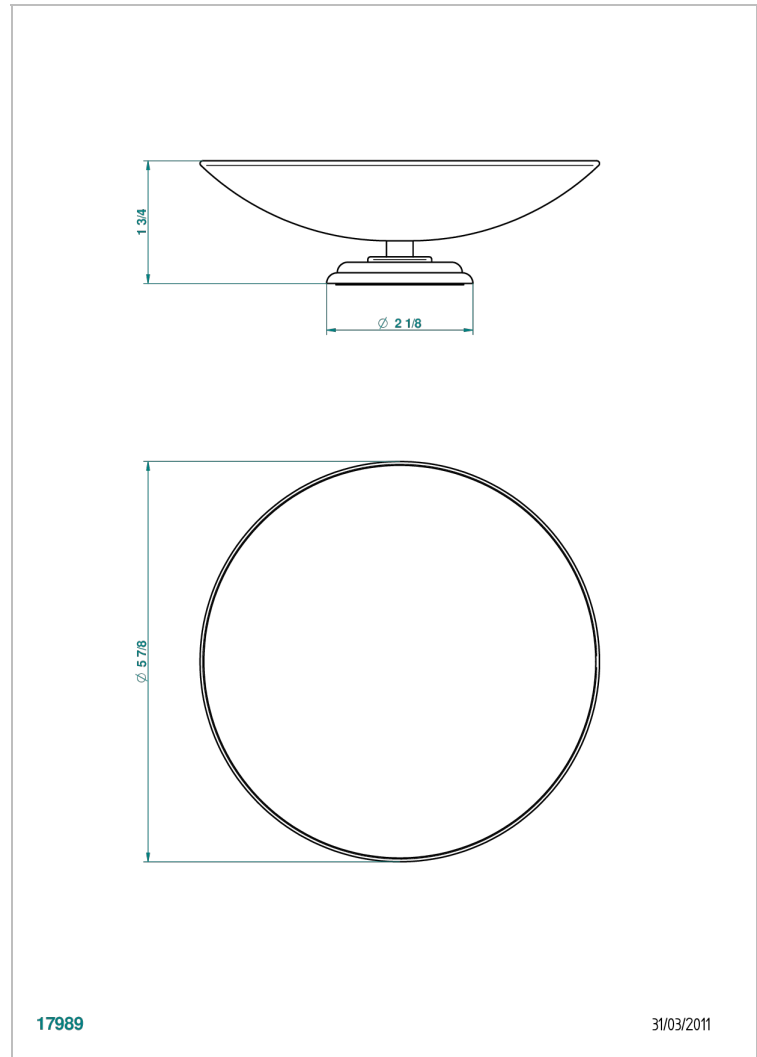

ITHAQUE PLATINUM DECOR

A7B-544GM

Soap dish, freestanding , 6" diameter

THG[®]
PARIS

CHARACTERISTIC

- Ithaque platinum decor
- Soap dish, freestanding , 6" diameter

AVAILABLE FINITIONS

Black nickel - D24