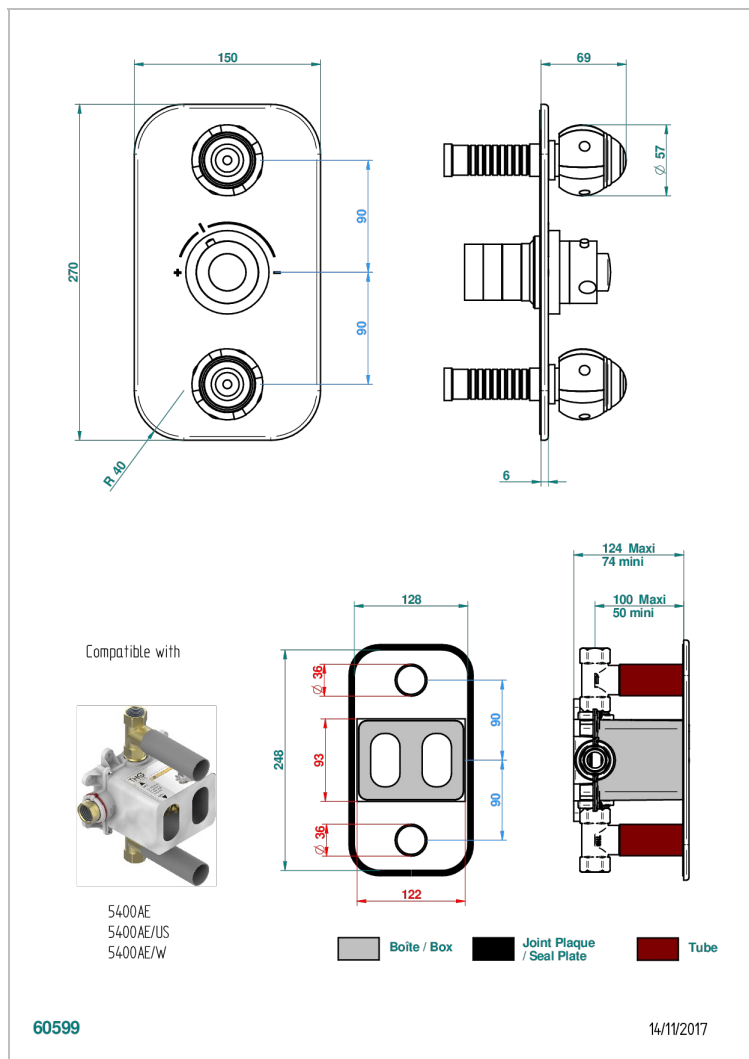

ITHAQUE PLATINUM DECOR

A7B-5400BE

THG
PARIS

Trim for THG thermostat 2 volume controls, rough part supplied with fixing box ref. 5 400AE/US

CHARACTERISTIC

- Built-in thermostatic cover for 5400AE - 5400AE/W - 5400AE/US with 2 no. 3/4" outputs
- Requires concealed thermostat réf 5400AE - 5400AE/W - 5400AE/US
- For shower 2 simultaneous functions
- Temperature control knob with security stop at 38°C
- Solid brass plate and knob
- ASME : ASME A112.18.1-2011/CSA B125.1-11
- DVGW : DW-6512CQ0608

STANDARDS

RELATED SKU'S

- Ref. G00-5400AE/US 3/4" THG thermostat with wax cartridge, with two valves delivered with a built-in box, no trim
- Ref. G00-5100G Reinforced stop ring for THG thermostatic with fixing set