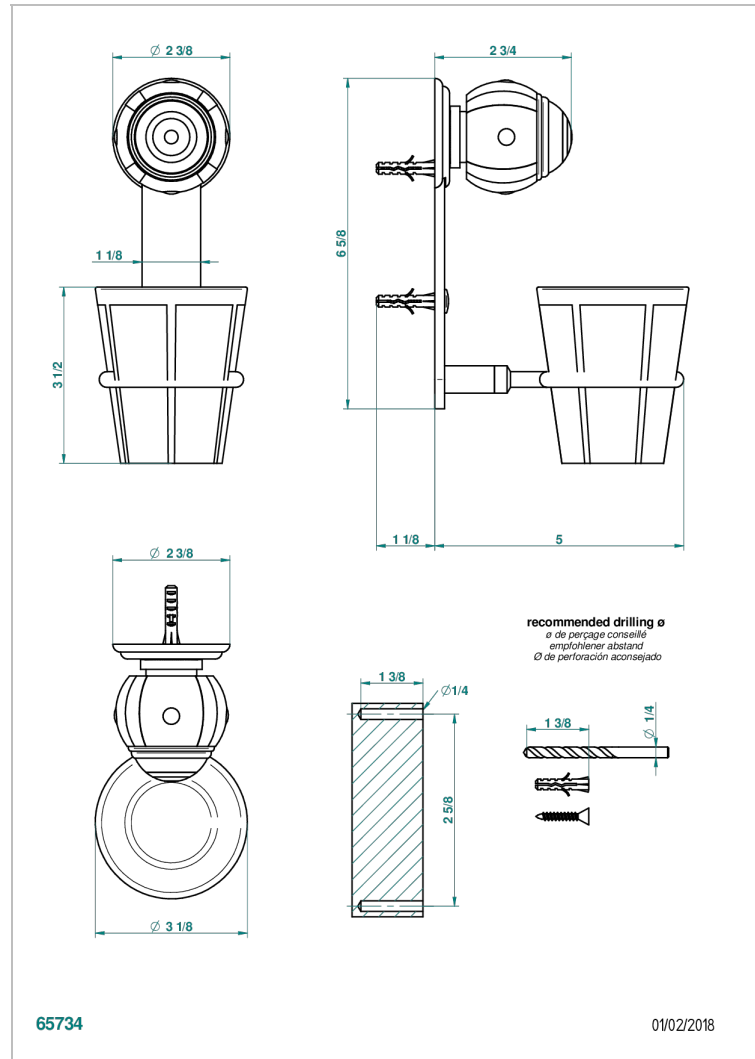

# ITHAQUE PLATINUM DECOR

A7B-536B

Wall mounted holder and porcelain tumbler

## CHARACTERISTIC

- Ithaque platinum decor
- Wall mounted holder and porcelain tumbler