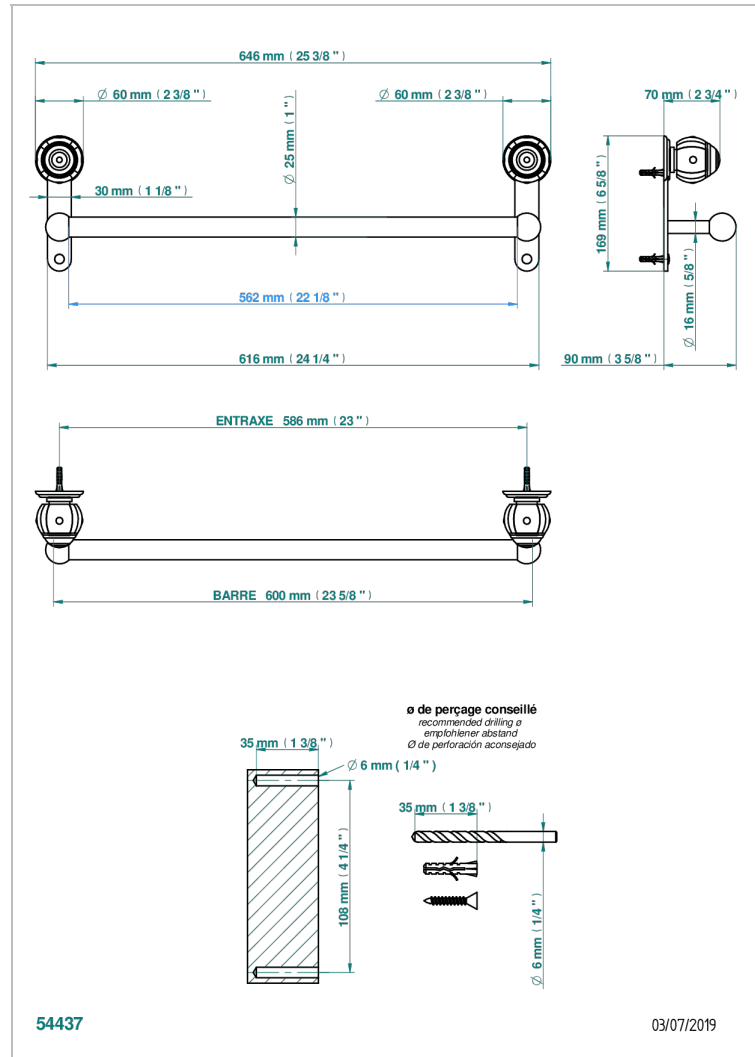

ITHAQUE PLATINUM DECOR

A7B-526/60

Towel bar, 24" long

CHARACTERISTIC

- Ithaque platinum decor
- Towel bar, 24" long

AVAILABLE FINITIONS

Black nickel - D24
Blush PVD - H62
Brass color PVD - H49
Brown bronze color PVD - F33
Chrome polished - A02
Chrome polished / gold polished - G02