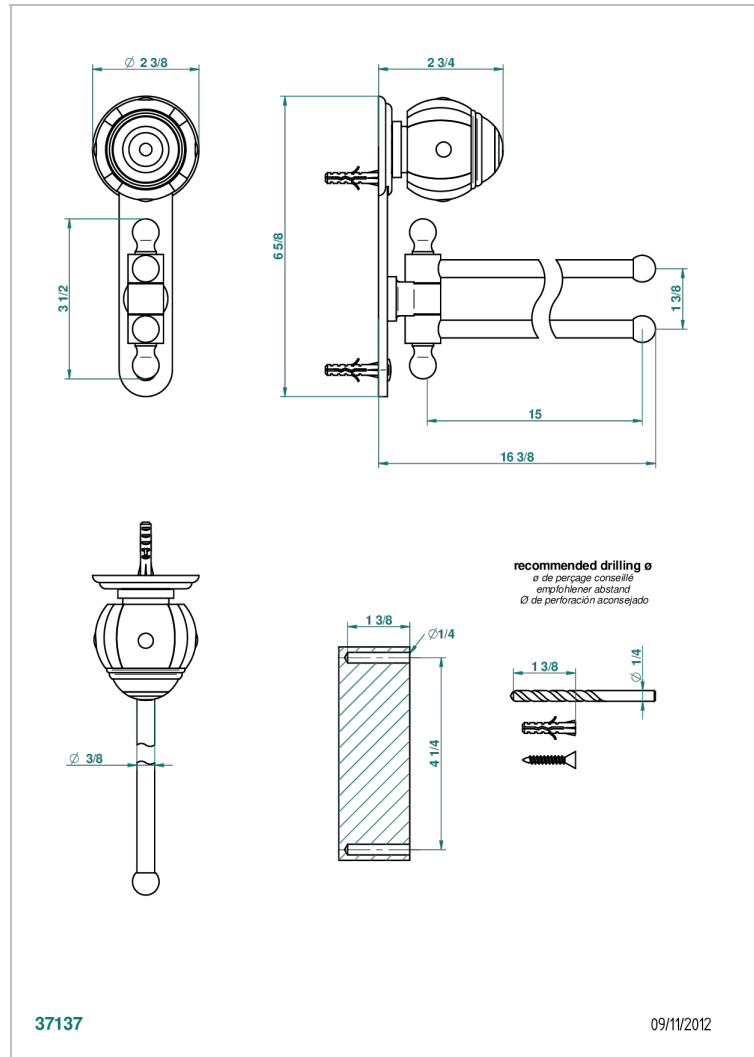

# ITHAQUE PLATINUM DECOR

A7B-522

Towel bar 15 3/4" long, double swivel

## CHARACTERISTIC

- Ithaque platinum decor
- Towel bar 15 3/4" long, double swivel