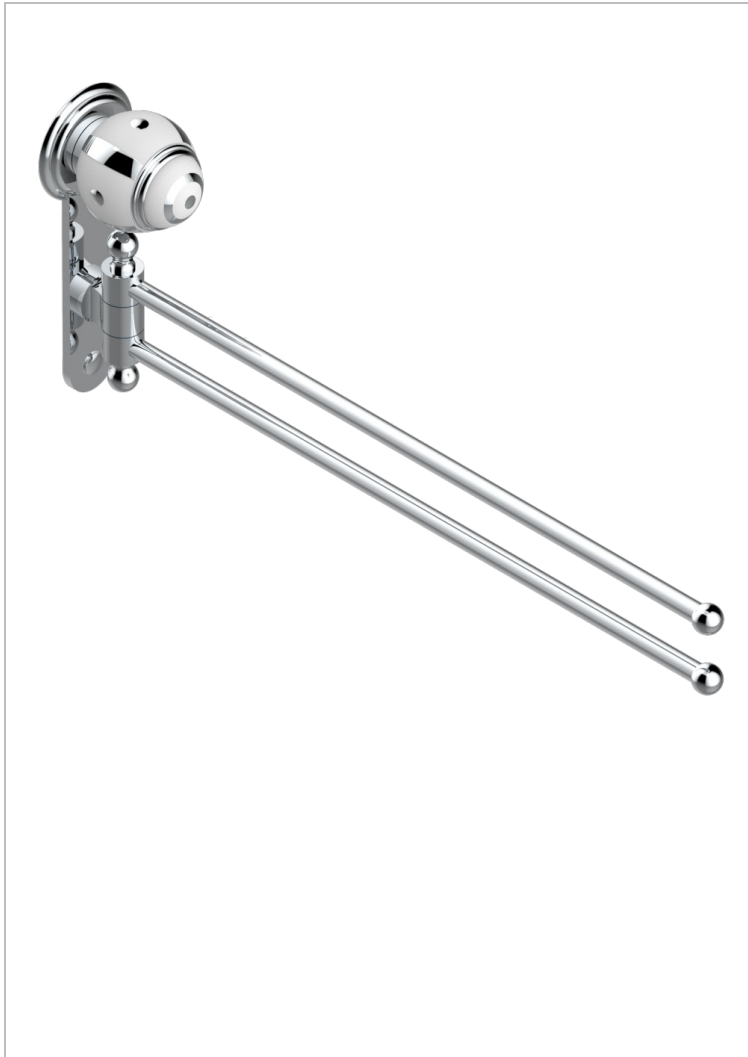

# ITHAQUE PLATINUM DECOR

A7B-522

Towel bar 15 3/4" long, double swivel

## CHARACTERISTIC

- Ithaque platinum decor
- Towel bar 15 3/4" long, double swivel

## AVAILABLE FINITIONS

Black nickel - D24

Blush PVD - H62

Brass color PVD - H49

Brown bronze color PVD - F33

Chrome polished - A02

Chrome polished / gold polished -

G02

Nickel antique / Sovereign - H28

Nickel color PVD - H55

Nickel polished - B01

Rose Gold - F27

Satin chrome - C03

Silver polished, antique - H03

Silver rhodium - F18

Soft gold - F30