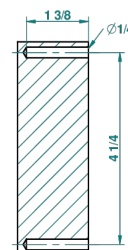

ITHAQUE PLATINUM DECOR

A7B-517

Robe hook

28515

31/05/2010

CHARACTERISTIC

- Ithaque platinum decor
- Robe hook

AVAILABLE FINITIONS

Black nickel - D24
Blush PVD - H62
Brass color PVD - H49
Brown bronze color PVD - F33
Chrome polished - A02
Chrome polished / gold polished - G02

Copper antique matt, coated - H07
Gold color PVD - H52
Gold mat - F07
Gold polished - F01
Gold satiney - F03
Graphite PVD - H64

Light coated bronze - D01
Matt Umber PVD - H67
Matt blush PVD - H60
Matt brass color PVD - H50
Matt brown bronze color PVD - F34
Matt chrome (American satin) - C02

Matt gold color PVD - H53
Matt graphite PVD - H65
Matt nickel (American satin) - C01
Matt nickel color PVD - H56
Nickel antique / Sovereign - H28
Nickel color PVD - H55

Nickel polished - B01
Rose Gold - F27
Satin chrome - C03
Silver polished, antique - H03
Silver rhodium - F18
Soft gold - F30