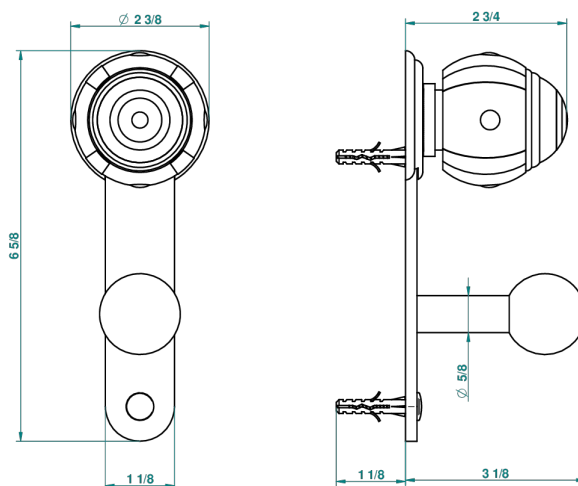

ITHAQUE PLATINUM DECOR

A7B-517

Robe hook

28515

31/05/2010

CHARACTERISTIC

- Ithaque platinum decor
- Robe hook

AVAILABLE FINITIONS

Black nickel - D24
Blush PVD - H62
Brass color PVD - H49
Brown bronze color PVD - F33
Chrome polished - A02
Chrome polished / gold polished - G02

Copper antique matt, coated - H07
Gold color PVD - H52
Gold mat - F07
Gold polished - F01
Gold satiney - F03
Graphite PVD - H64

Light coated bronze - D01
Matt Umber PVD - H67
Matt blush PVD - H60
Matt brass color PVD - H50
Matt brown bronze color PVD - F34
Matt chrome (American satin) - C02

Matt gold color PVD - H53
Matt graphite PVD - H65
Matt nickel (American satin) - C01
Matt nickel color PVD - H56
Nickel antique / Sovereign - H28
Nickel color PVD - H55

Nickel polished - B01
Rose Gold - F27
Satin chrome - C03
Silver polished, antique - H03
Silver rhodium - F18
Soft gold - F30