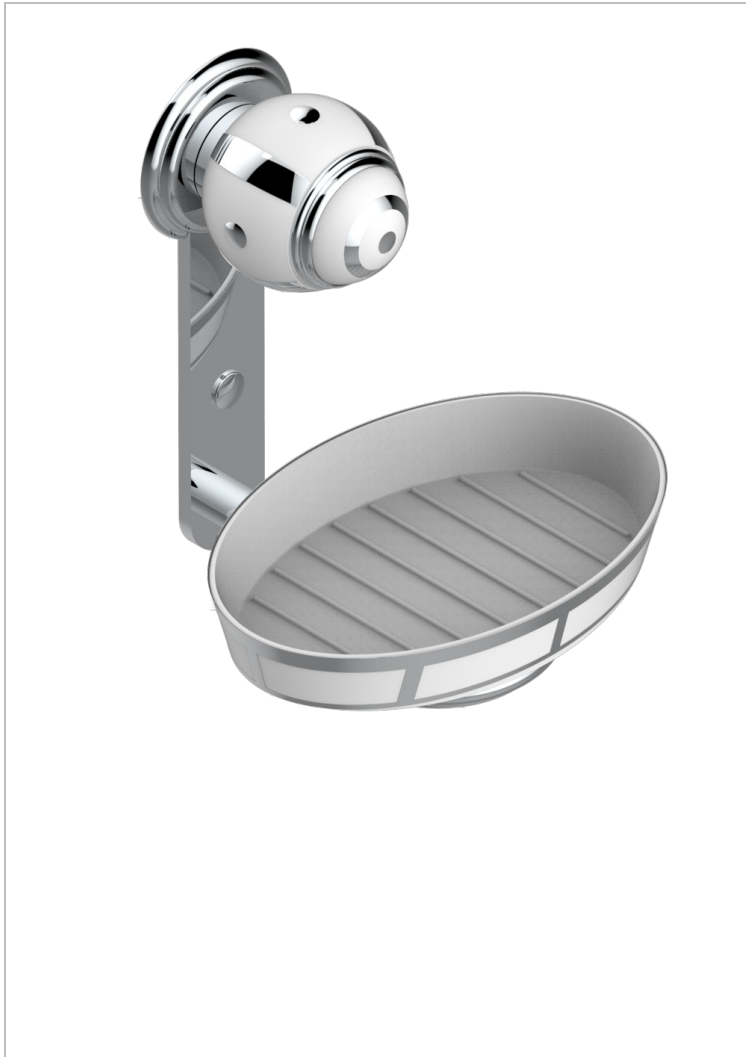

ITHAQUE PLATINUM DECOR

A7B-500B

Wall mounted porcelain soap dish

CHARACTERISTIC

- Ithaque platinum decor
- Wall mounted porcelain soap dish

AVAILABLE FINITIONS

Black nickel - D24
 Blush PVD - H62
 Brass color PVD - H49
 Brown bronze color PVD - F33
 Chrome polished - A02
 Chrome polished / gold polished - G02

Copper antique matt, coated - H07
 Gold color PVD - H52
 Gold mat - F07
 Gold polished - F01
 Gold satiney - F03
 Graphite PVD - H64

Light coated bronze - D01
 Matt Umber PVD - H67
 Matt blush PVD - H60
 Matt brass color PVD - H50
 Matt brown bronze color PVD - F34
 Matt chrome (American satin) - C02

Matt gold color PVD - H53
 Matt graphite PVD - H65
 Matt nickel (American satin) - C01
 Matt nickel color PVD - H56
 Nickel antique / Sovereign - H28
 Nickel color PVD - H55

Nickel polished - B01
 Rose Gold - F27
 Satin chrome - C03
 Silver polished, antique - H03
 Silver rhodium - F18
 Soft gold - F30