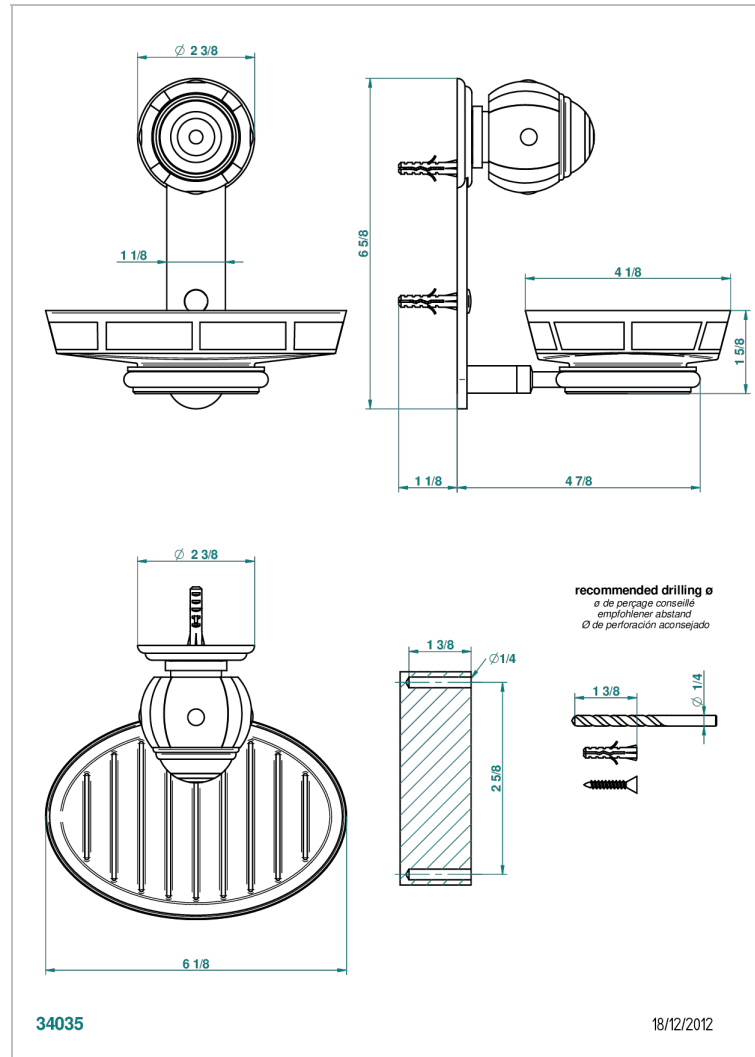

ITHAQUE PLATINUM DECOR

A7B-500B

Wall mounted porcelain soap dish

CHARACTERISTIC

- Ithaque platinum decor
- Wall mounted porcelain soap dish

AVAILABLE FINITIONS

Black nickel - D24
 Blush PVD - H62
 Brass color PVD - H49
 Brown bronze color PVD - F33
 Chrome polished - A02
 Chrome polished / gold polished - G02