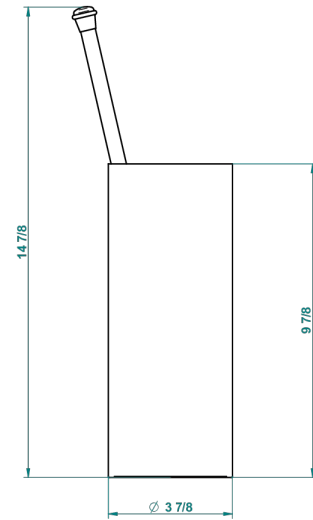

ITHAQUE PLATINUM DECOR

A7B-4700

Free standing toilet brush holder

THG[®]
PARIS

22331

06/10/2015

CHARACTERISTIC

- Ithaque platinum decor
- Free standing toilet brush holder