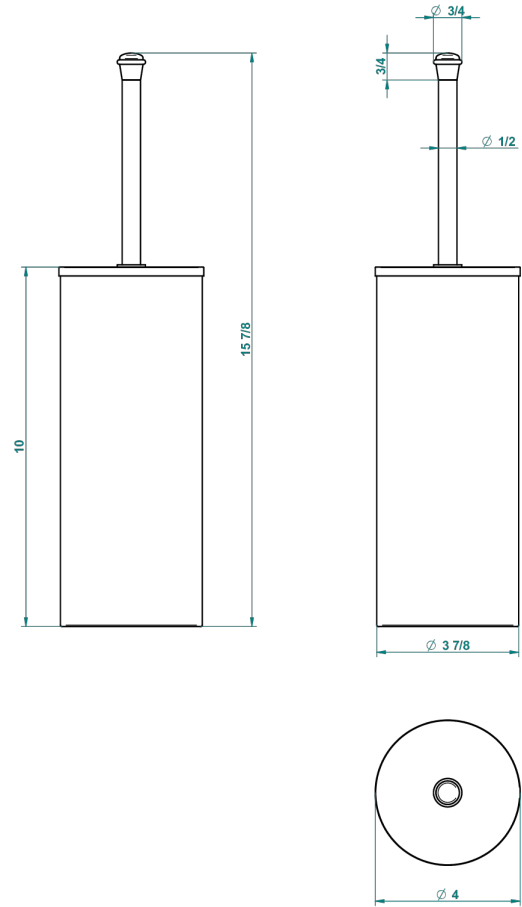

ITHAQUE PLATINUM DECOR

A7B-4700C

Metal toilet brush holder with brush with cover floor mounted

22334

29/10/2015

CHARACTERISTIC

- Ithaque platinum decor
- Metal toilet brush holder with brush with cover floor mounted