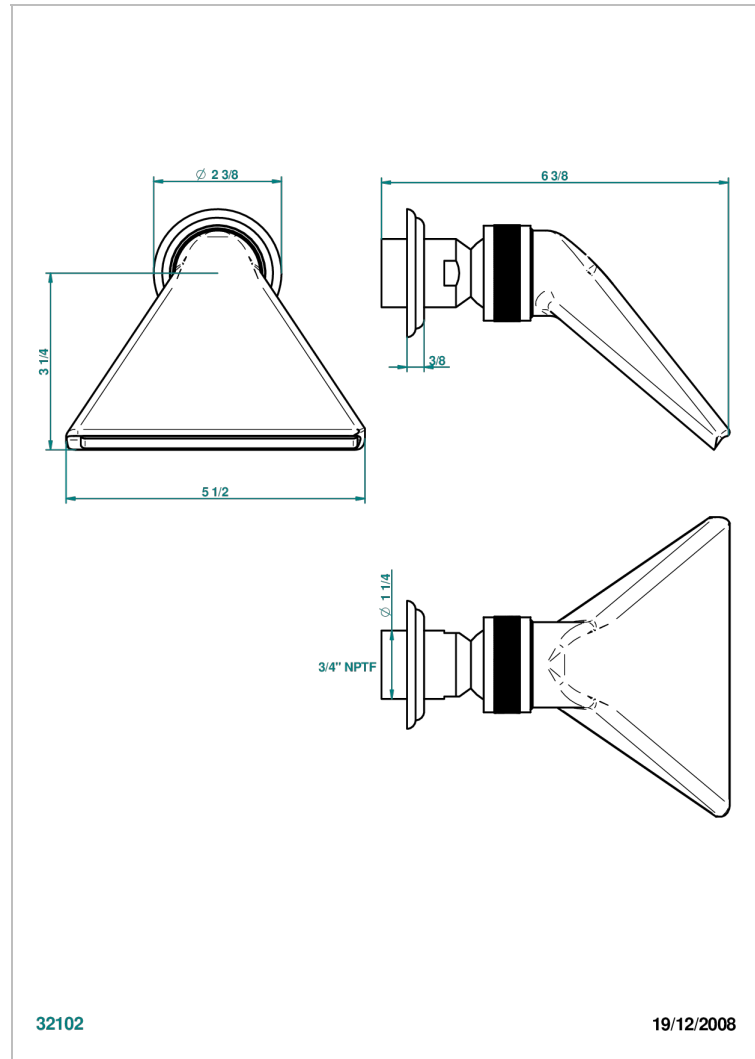

ITHAQUE PLATINUM DECOR

A7B-3640/US

Shower head, cast deluge with 3/4" connection

THG[®]
PARIS

CHARACTERISTIC

- Ithaque platinum decor
- Shower head, cast deluge with 3/4" connection

AVAILABLE FINITIONS

Black nickel - D24
Blush PVD - H62
Brass color PVD - H49
Brown bronze color PVD - F33
Chrome polished - A02
Chrome polished / gold polished - G02