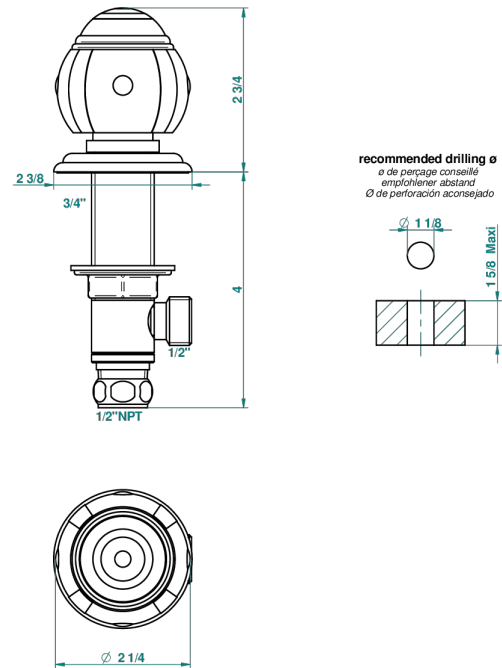

ITHAQUE PLATINUM DECOR

A7B-35/US

1/2" deck valve with trim for lavatory

THG[®]
PARIS

44130

19/04/2012

CHARACTERISTIC

- Ithaque platinum decor
- 1/2" deck valve with trim for lavatory