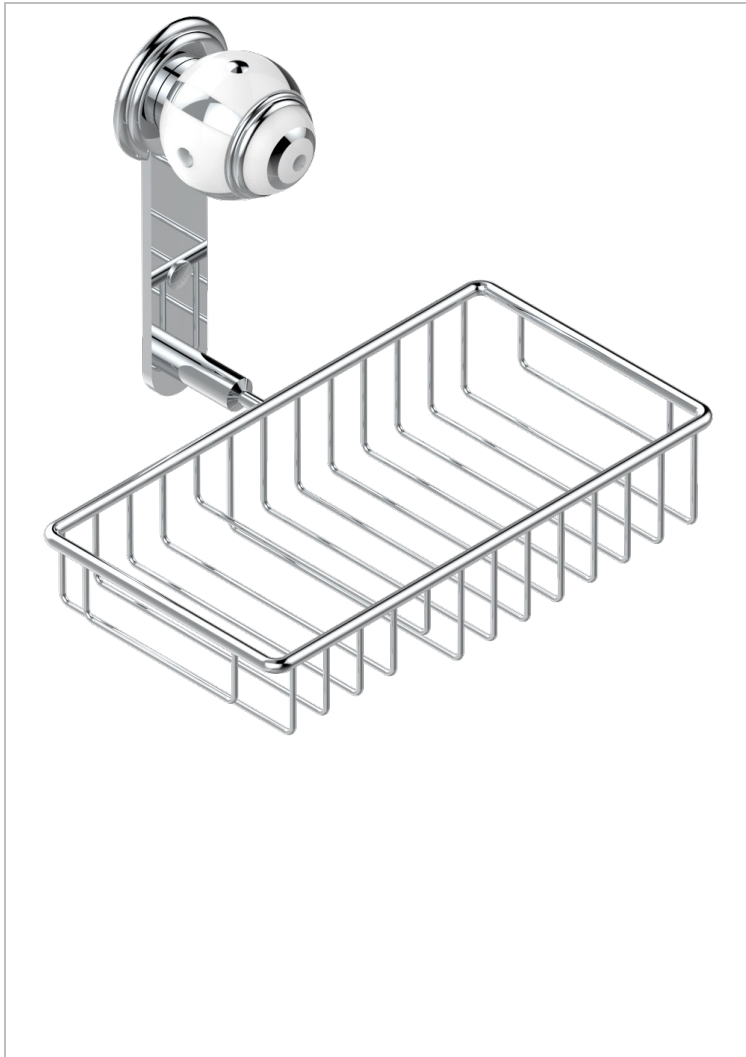

ITHAQUE PLATINUM DECOR

A7B-2620

Soap and sponge holder, wall mounted

THG[®]
PARIS

CHARACTERISTIC

- Ithaque platinum decor
- Soap and sponge holder, wall mounted

AVAILABLE FINITIONS

Black nickel - D24
 Blush PVD - H62
 Brass color PVD - H49
 Brown bronze color PVD - F33
 Chrome polished - A02
 Chrome polished / gold polished - G02

Copper antique matt, coated - H07
 Gold color PVD - H52
 Gold mat - F07
 Gold polished - F01
 Gold satiny - F03
 Graphite PVD - H64

Light coated bronze - D01
 Matt Umber PVD - H67
 Matt blush PVD - H60
 Matt brass color PVD - H50
 Matt brown bronze color PVD - F34
 Matt chrome (American satin) - C02

Matt gold color PVD - H53
 Matt graphite PVD - H65
 Matt nickel (American satin) - C01
 Matt nickel color PVD - H56
 Nickel antique / Sovereign - H28
 Nickel color PVD - H55

Nickel polished - B01
 Rose Gold - F27
 Satin chrome - C03
 Silver polished, antique - H03
 Silver rhodium - F18
 Soft gold - F30