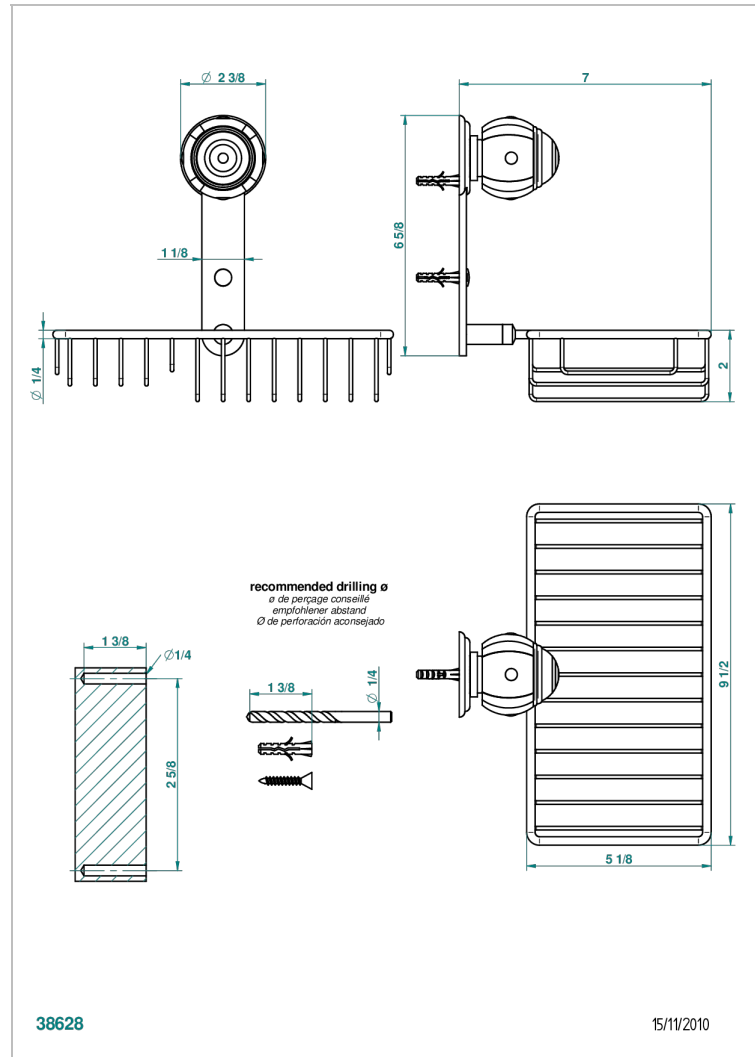

ITHAQUE PLATINUM DECOR

A7B-2620

Soap and sponge holder, wall mounted

THG[®]
PARIS

CHARACTERISTIC

- Ithaque platinum decor
- Soap and sponge holder, wall mounted

AVAILABLE FINITIONS

Black nickel - D24
 Blush PVD - H62
 Brass color PVD - H49
 Brown bronze color PVD - F33
 Chrome polished - A02
 Chrome polished / gold polished - G02